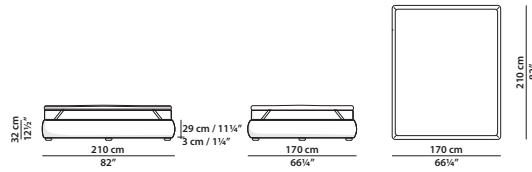

**Upholstery:** hand-made capitonné work. Velvet-covered back of the headboard.

**A mattress can be purchased separately.**

**Available in soft leathers only.**

---

268 x 13 h152 cm - 104½ x 5 h59¼"

Testata.  
Headboard.

170 x 210 h32 cm - 66¼ x 82 h12½"

Sommier per materasso  
160 x 200 cm, 62½ x 78"  
Sommier for mattress  
160 x 200 cm, 62½ x 78"

### QUEEN SIZE

223 x 268 h152 cm - 87 x 104½ h59¼"

Sommier per materasso  
160 x 200 cm, 62½ x 78"  
Sommier for mattress  
160 x 200 cm, 62½ x 78"

190 x 210 h32 cm - 74 x 82 h12½"

Sommier per materasso  
180 x 200 cm, 70¼ x 78"  
Sommier for mattress  
180 x 200 cm, 70¼ x 78"

### KING SIZE

223 x 268 h152 cm - 87 x 104½ h59¼"

Sommier per materasso  
200 x 200 cm, 78 x 78"  
Sommier for mattress  
200 x 200 cm, 78 x 78"

268 x 223 h152 cm - 104½ x 87 h59¼"

Letto. Sommier per materasso  
160 x 200 cm, 62½ x 78".  
Bed. Sommier for mattress  
160 x 200 cm, 62½ x 78".