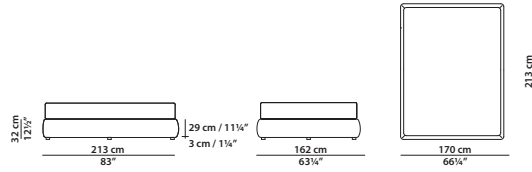

**Upholstery:** hand-made capitonné work. Velvet-covered back of the headboard.

**A mattress can be purchased separately.**

**Available in soft leathers only.**

---

268 x 13 h152 cm - 104½ x 5 h59¼"

Testata.  
Headboard.

170 x 210 h32 cm - 66¼ x 82 h12½"

Sommier per materasso  
160 x 200 cm, 62½ x 78"  
Sommier for mattress  
160 x 200 cm, 62½ x 78"

### QUEEN SIZE

223 x 268 h152 cm - 87 x 104½ h59¼"

Sommier per materasso  
160 x 200 cm, 62½ x 78"  
Sommier for mattress  
160 x 200 cm, 62½ x 78"

190 x 210 h32 cm - 74 x 82 h12½"

Sommier per materasso  
180 x 200 cm, 70¼ x 78"  
Sommier for mattress  
180 x 200 cm, 70¼ x 78"

### KING SIZE CALIFORNIA

223 x 268 h152 cm - 87 x 104½ h59¼"

Sommier per materasso  
180 x 200 cm, 70¼ x 78"  
Sommier for mattress  
180 x 200 cm, 70¼ x 78"

210 x 210 h32 cm - 82 x 82 h12½"

Sommier per materasso  
200 x 200 cm, 78 x 78"  
Sommier for mattress  
200 x 200 cm, 78 x 78"