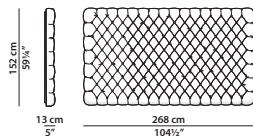

**Upholstery:** hand-made capitonné work. Velvet-covered back of the headboard.

**A mattress can be purchased separately.**

**Available in soft leathers only.**

---

268 x 13 h152 cm - 104½ x 5 h59¼"

Testata.  
Headboard.

170 x 210 h32 cm - 66¼ x 82 h12½"

Sommier per materasso  
160 x 200 cm, 62½ x 78"  
Sommier for mattress  
160 x 200 cm, 62½ x 78"

### QUEEN SIZE

223 x 268 h152 cm - 87 x 104½ h59¼"

Sommier per materasso  
160 x 200 cm, 62½ x 78"  
Sommier for mattress  
160 x 200 cm, 62½ x 78"

190 x 210 h32 cm - 74 x 82 h12½"

Sommier per materasso  
180 x 200 cm, 70¼ x 78"  
Sommier for mattress  
180 x 200 cm, 70¼ x 78"