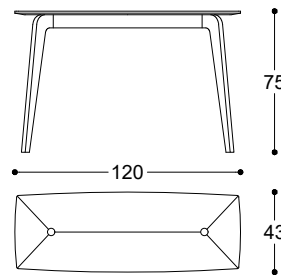

Article: Side table Canaletto walnut
Code: TOM120C
Article: Side table Ash moka
Code: TOM120F