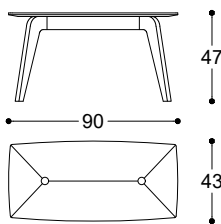

Article: Side table Canaletto walnut
Code: TOM90C
Article: Side table Ash moka
Code: TOM90F