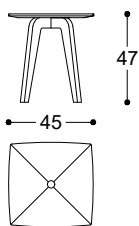

Tavolini e consolle con struttura in Noce Canaletto o Frassino tino Moka massiccio. Top in MDF finitura Noce Canaletto o Frassino tinto moka, con inserto centrale in metallo finitura oro lucido o bronzo scuro opaco.

Article: Side table Canaletto walnut
Code: TOM47TC
Article: Side table Ash moka
Code: TOM47TF

Article: Side table Canaletto walnut
Code: TOM47QC
Article: Side table Ash moka
Code: TOM47QF

Article: Side table Canaletto walnut
Code: TOM61TC
Article: Side table Ash moka
Code: TOM61TF

Article: Side table Canaletto walnut
Code: TOM61QC
Article: Side table Ash moka
Code: TOM61QF

Article: Side table Canaletto walnut
Code: TOM90C
Article: Side table Ash moka
Code: TOM90F

Article: Side table Canaletto walnut
Code: TOM120C
Article: Side table Ash moka
Code: TOM120F