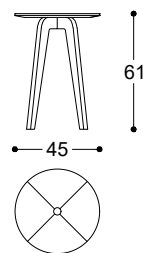

Tavolini e consolle con struttura in Noce Canaletto o Frassino tino Moka massiccio. Top in MDF finitura Noce Canaletto o Frassino tinto moka, con inserto centrale in metallo finitura oro lucido o bronzo scuro opaco.

Article: Side table Canaletto walnut
Code: TOM47TC
Article: Side table Ash moka
Code: TOM47TF

Article: Side table Canaletto walnut
Code: TOM47QC
Article: Side table Ash moka
Code: TOM47QF

Article: Side table Canaletto walnut
Code: TOM61TC
Article: Side table Ash moka
Code: TOM61TF

Article: Side table Canaletto walnut
Code: TOM61QC
Article: Side table Ash moka
Code: TOM61QF

Article: Side table Canaletto walnut
Code: TOM90C
Article: Side table Ash moka
Code: TOM90F

Article: Side table Canaletto walnut
Code: TOM120C
Article: Side table Ash moka
Code: TOM120F