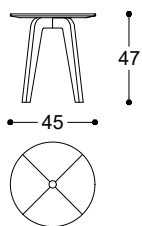

Tavolini e consolle con struttura in Noce Canaletto o Frassino tino Moka massiccio. Top in MDF finitura Noce Canaletto o Frassino tinto moka, con inserto centrale in metallo finitura oro lucido o bronzo scuro opaco.

Article: Side table Canaletto walnut
Code: TOM47TC
Article: Side table Ash moka
Code: TOM47TF

Article: Side table Canaletto walnut
Code: TOM47QC
Article: Side table Ash moka
Code: TOM47QF

Article: Side table Canaletto walnut
Code: TOM61TC
Article: Side table Ash moka
Code: TOM61TF

Article: Side table Canaletto walnut
Code: TOM61QC
Article: Side table Ash moka
Code: TOM61QF

Article: Side table Canaletto walnut
Code: TOM90C
Article: Side table Ash moka
Code: TOM90F

Article: Side table Canaletto walnut
Code: TOM120C
Article: Side table Ash moka
Code: TOM120F