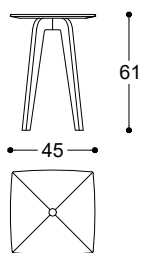

Tavolini e consolle con struttura in Noce Canaletto o Frassino tino Moka massiccio. Top in MDF finitura Noce Canaletto o Frassino tinto moka, con inserto centrale in metallo finitura oro lucido o bronzo scuro opaco.

Article: Side table Canaletto walnut
Code: TOM47TC
Article: Side table Ash moka
Code: TOM47TF

Article: Side table Canaletto walnut
Code: TOM47QC
Article: Side table Ash moka
Code: TOM47QF

Article: Side table Canaletto walnut
Code: TOM61TC
Article: Side table Ash moka
Code: TOM61TF

Article: Side table Canaletto walnut
Code: TOM61QC
Article: Side table Ash moka
Code: TOM61QF

Article: Side table Canaletto walnut
Code: TOM90C
Article: Side table Ash moka
Code: TOM90F

Article: Side table Canaletto walnut
Code: TOM120C
Article: Side table Ash moka
Code: TOM120F