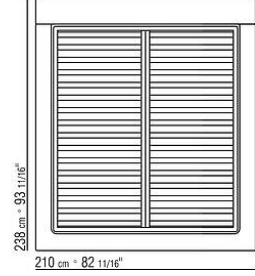

COD. 011M41