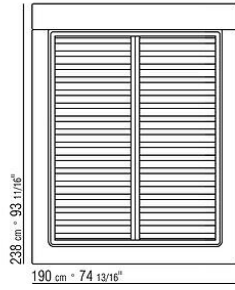

COD. 011M80