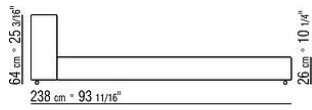

COD. 011M40