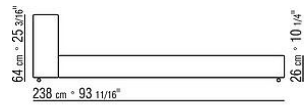

COD. 011M41