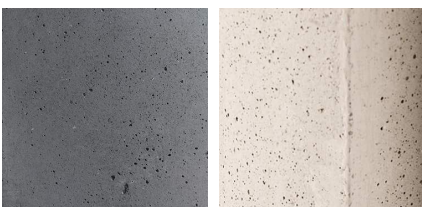

Finishings

Concrete

Lightened
concrete in
charcoal colour

Lightened
concrete in ivory
colour

Glass