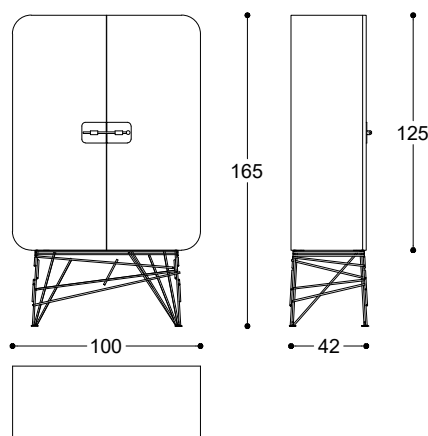

Article: Cupboard with structure in Gold
Code: MAICUPG
Cupboard with structure in Dark Chrome
Code: MAICUPC