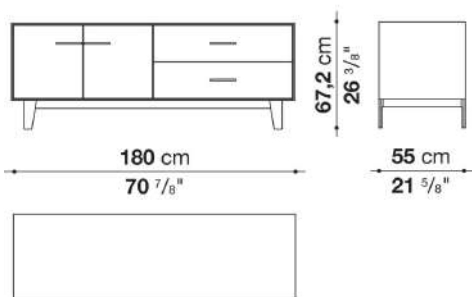

EU12SC

EU12BS