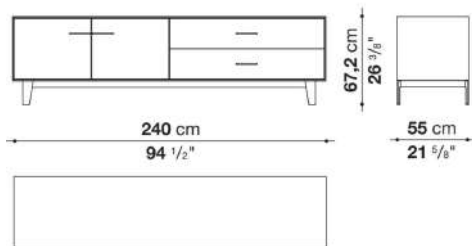

EU22SC

EU22BS