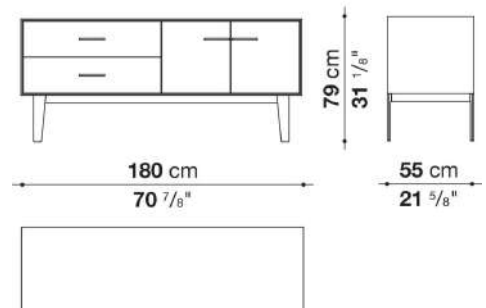

EU12DD

EU12AD