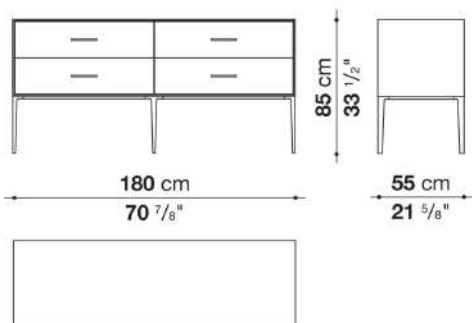

EU23C

EU13D