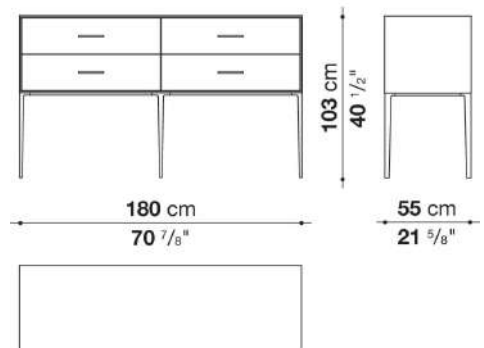

EU23D

EU13E