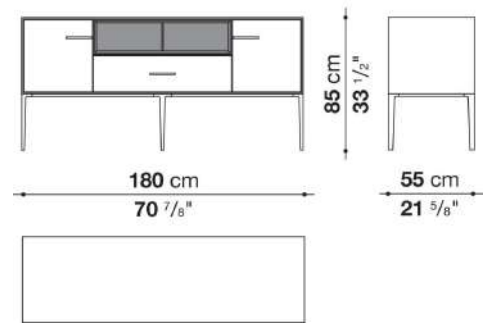

EU25C

EU15D