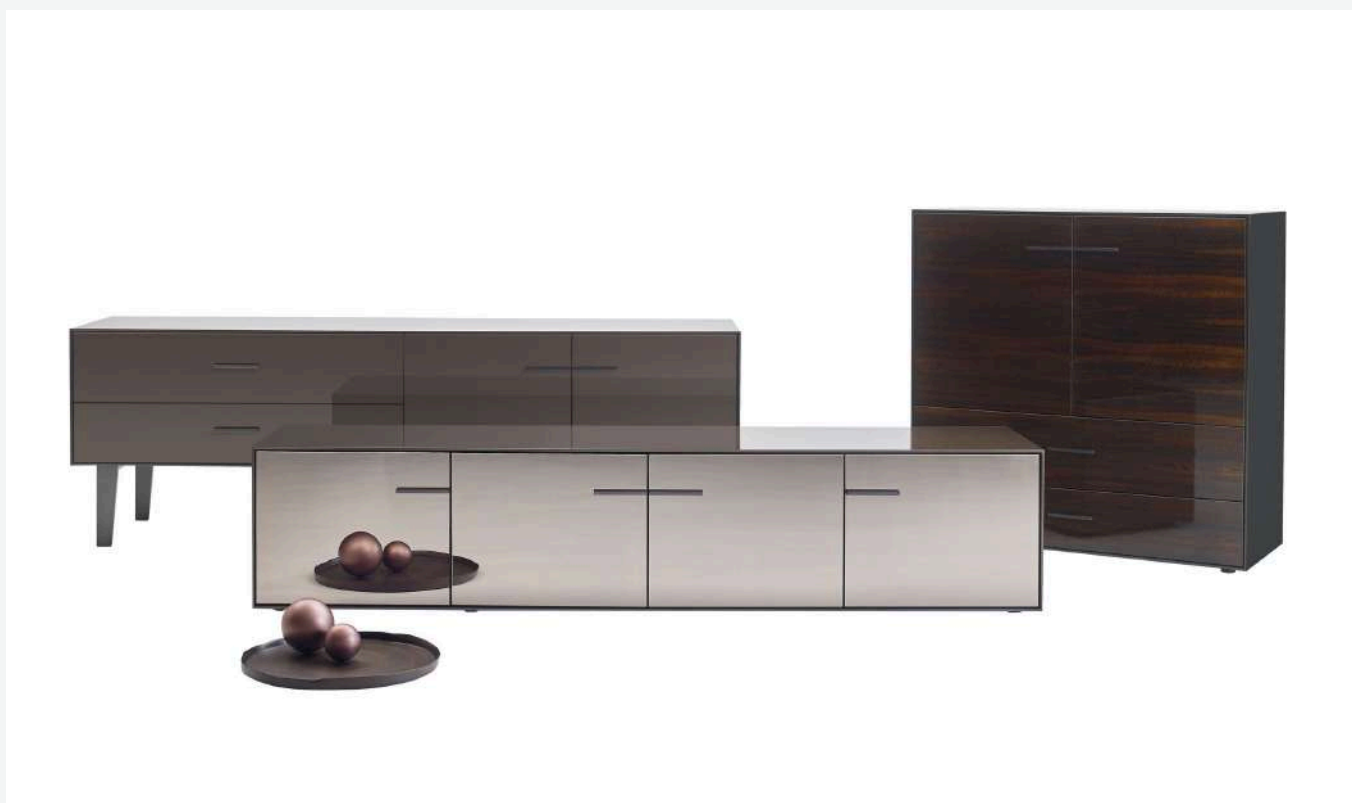

Eucalipto

LIVING STORAGE UNITS

2017

Antonio Citterio

Description

Eucalipto is a series of units designed for the living room, dining room or wherever a special focus is required. Eucalipto enriches B&B Italia's collection with a sophisticated touch suggesting original glamorous combinations. For the carcass acrylic finish that develops in three variants with different combinations for doors and drawers.

Technical information

External and internal frame

MDF and wood particles panels with continuing cover in glossy acrylic resin

Door and drawer front

MDF wood fibre panels with mirror, glass or wood veneered

Support frame

metallic profile with legs in die-cast aluminium

Handle

die-cast aluminium

Adjustable feet

thermoplastic material

Internal shelf

glass

Extractable tray

aluminium profiles and bottom base in wood particles with melamine faced cover

Cable flap

aluminium

LED lamp

Europe / Russia / China / Korea version 220V

U.K. / Hong Kong version 220V

U.S.A. / Canada version 110V