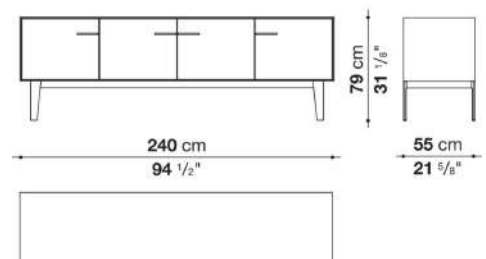

EU21D

EU21A