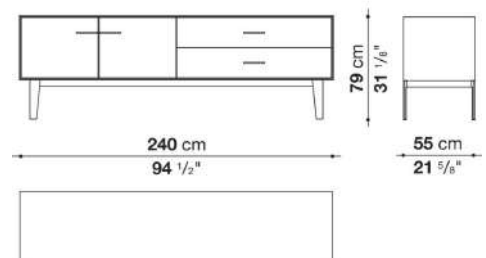

EU22SD

EU22AS