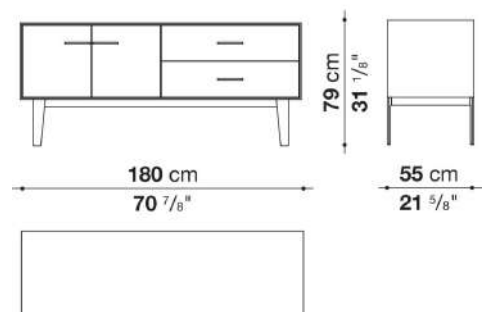

EU12SD

EU12AS