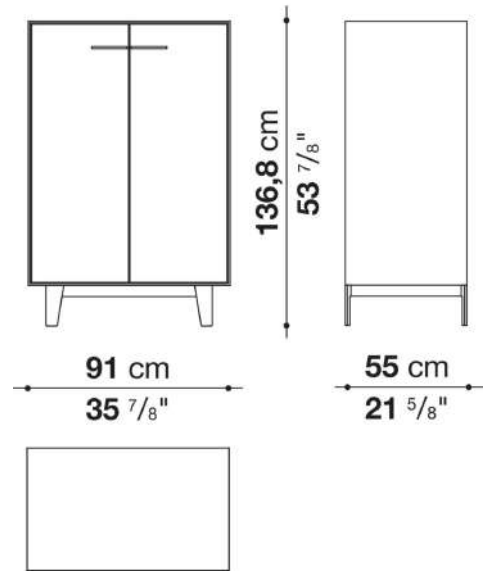

Technical drawings

EU1

EU1B

EU1A

EU1C