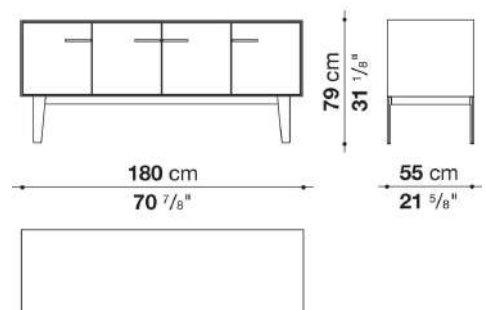

EU11D

EU11A