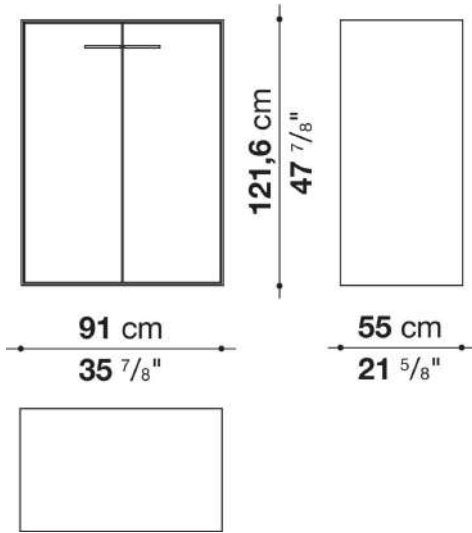

Technical drawings

EU1