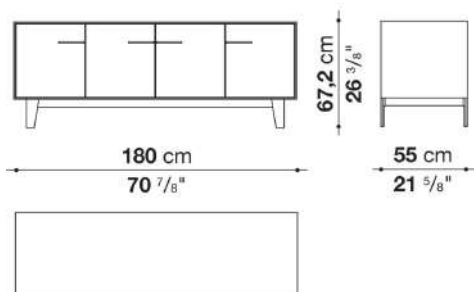

EU11C

EU11B