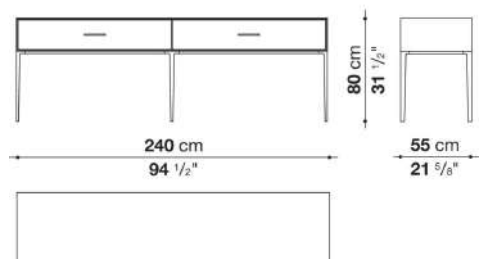

EU14C

EU24E