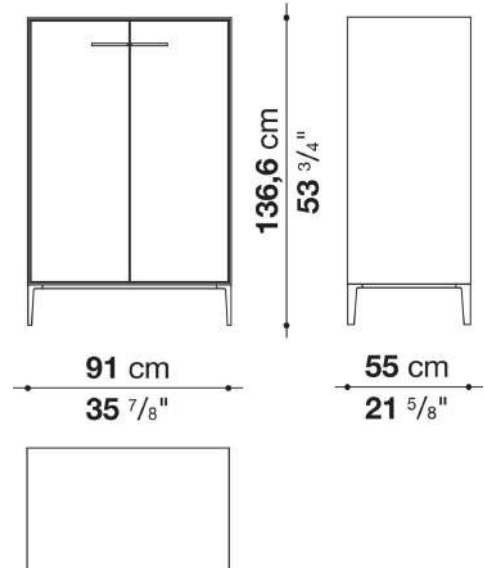

Technical drawings

EU1

EU1B

EU1A

EU1C