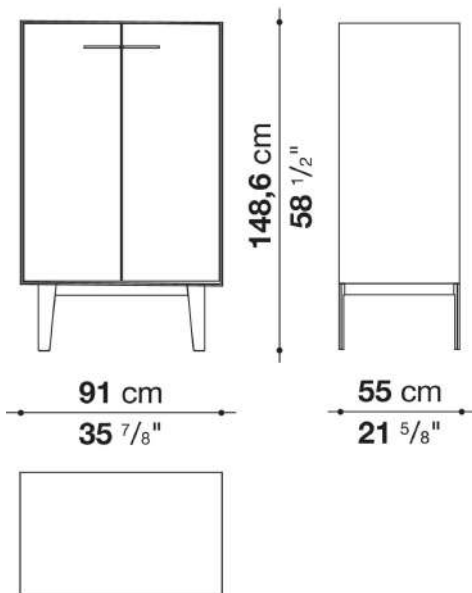

Technical drawings

EU1

EU1B

EU1A

EU1C