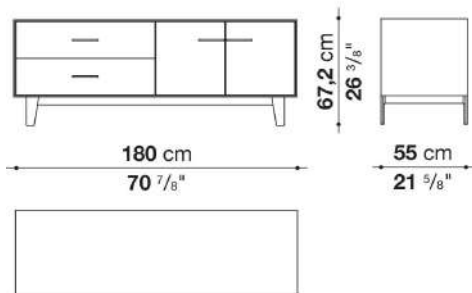

EU12DC

EU12BD