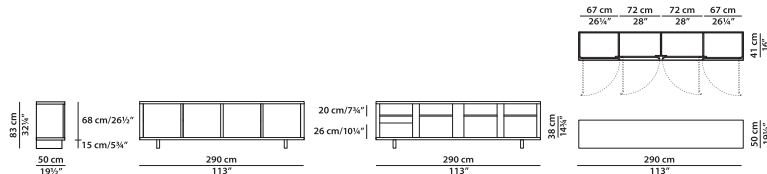

Liquorice Stained
Brushed Solid Oak

Freestanding bookcase.

L	P	H	
160	75	216	cm
W	D	H	
62.5	29.25	84.25	inch

Leather-covered curved elements.

Adjustable feet.

Wall bookcase.

L	P	H	
160	39	216	cm
W	D	H	
62.5	15.25	84.25	inch

Leather-covered curved elements.

Adjustable feet.

Low cabinet.

L	P	H	
150	50	105	cm
W	D	H	
58.5	19.5	41	inch

Leather-covered plywood doors and uprights.
Adjustable feet.

Low cabinet.

L	P	H	
220	50	83	cm
W	D	H	
85.75	19.5	32.25	inch

Leather-covered plywood doors and uprights.
Adjustable feet.

Low cabinet.

L	P	H	
290	50	83	cm
W	D	H	
113	19.5	32.25	inch

Leather-covered plywood doors and uprights.
Adjustable feet.

Writing table.

L	P	H	
227	90	76	cm
W	D	H	
88.5	35	29.75	inch

Legs and drawer fronts covered in leather.
Secret drawer with key.
Adjustable feet.

Writing table.

L	P	H	
227	90	76	cm
W	D	H	
88.5	35	29.75	inch

Legs and drawer fronts covered in leather.

Secret drawer with key.