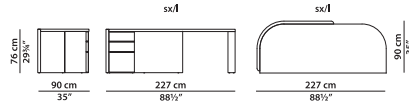

Leather-covered curved elements.

Adjustable feet.

Low cabinet.

L	P	H	
150	50	105	cm
W	D	H	
58.5	19.5	41	inch

Leather-covered plywood doors and uprights.
Adjustable feet.

Low cabinet.

L	P	H	
220	50	83	cm
W	D	H	
85.75	19.5	32.25	inch

Leather-covered plywood doors and uprights.
Adjustable feet.

Low cabinet.

L	P	H	
290	50	83	cm
W	D	H	
113	19.5	32.25	inch

Leather-covered plywood doors and uprights.
Adjustable feet.

Writing table.

L	P	H	
227	90	76	cm
W	D	H	
88.5	35	29.75	inch

Legs and drawer fronts covered in leather.
Secret drawer with key.
Adjustable feet.

Writing table.

L	P	H	
227	90	76	cm
W	D	H	
88.5	35	29.75	inch

Legs and drawer fronts covered in leather.

Secret drawer with key.