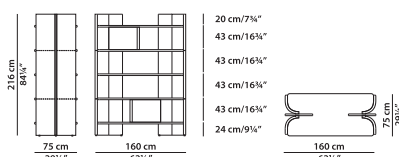

Liquorice Stained
Brushed Solid Oak

Freestanding bookcase.

L	P	H	
160	75	216	cm
W	D	H	
62.5	29.25	84.25	inch

Leather-covered curved elements.

Adjustable feet.

Wall bookcase.

L	P	H	
160	39	216	cm
W	D	H	
62.5	15.25	84.25	inch

Leather-covered curved elements.

Adjustable feet.

Low cabinet.

L	P	H	
150	50	105	cm
W	D	H	
58.5	19.5	41	inch

Leather-covered plywood doors and uprights.
Adjustable feet.

Low cabinet.

L	P	H	
220	50	83	cm
W	D	H	
85.75	19.5	32.25	inch

Leather-covered plywood doors and uprights.
Adjustable feet.

Low cabinet.

L	P	H	
290	50	83	cm
W	D	H	
113	19.5	32.25	inch

Leather-covered plywood doors and uprights.
Adjustable feet.

Writing table.

L	P	H	
227	90	76	cm
W	D	H	
88.5	35	29.75	inch

Legs and drawer fronts covered in leather.
Secret drawer with key.
Adjustable feet.

Writing table.

L	P	H	
227	90	76	cm
W	D	H	
88.5	35	29.75	inch

Legs and drawer fronts covered in leather.

Secret drawer with key.