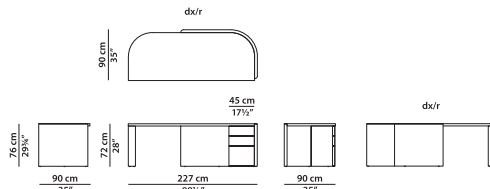

Leather-covered curved elements.

Adjustable feet.

Low cabinet.

L	P	H	
150	50	105	cm
W	D	H	
58.5	19.5	41	inch

Leather-covered plywood doors and uprights.
Adjustable feet.

Low cabinet.

L	P	H	
220	50	83	cm
W	D	H	
85.75	19.5	32.25	inch

Leather-covered plywood doors and uprights.
Adjustable feet.

Low cabinet.

L	P	H	
290	50	83	cm
W	D	H	
113	19.5	32.25	inch

Leather-covered plywood doors and uprights.
Adjustable feet.

Writing table.

L	P	H	
227	90	76	cm
W	D	H	
88.5	35	29.75	inch

Legs and drawer fronts covered in leather.
Secret drawer with key.
Adjustable feet.

Writing table.

L	P	H	
227	90	76	cm
W	D	H	
88.5	35	29.75	inch

Legs and drawer fronts covered in leather.

Secret drawer with key.