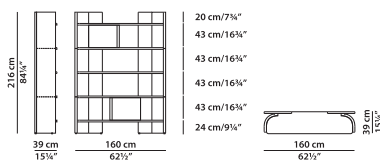

Liquorice Stained
Brushed Solid Oak

Freestanding bookcase.

L	P	H	
160	75	216	cm
W	D	H	
62.5	29.25	84.25	inch

Leather-covered curved elements.

Adjustable feet.

Wall bookcase.

L	P	H	
160	39	216	cm
W	D	H	
62.5	15.25	84.25	inch

Leather-covered curved elements.

Adjustable feet.

Low cabinet.

L	P	H	
150	50	105	cm
W	D	H	
58.5	19.5	41	inch

Leather-covered plywood doors and uprights.
Adjustable feet.

Low cabinet.

L	P	H	
220	50	83	cm
W	D	H	
85.75	19.5	32.25	inch

Leather-covered plywood doors and uprights.
Adjustable feet.

Low cabinet.

L	P	H	
290	50	83	cm
W	D	H	
113	19.5	32.25	inch

Leather-covered plywood doors and uprights.
Adjustable feet.

Writing table.

L	P	H	
227	90	76	cm
W	D	H	
88.5	35	29.75	inch

Legs and drawer fronts covered in leather.
Secret drawer with key.
Adjustable feet.

Writing table.

L	P	H	
227	90	76	cm
W	D	H	
88.5	35	29.75	inch

Legs and drawer fronts covered in leather.

Secret drawer with key.