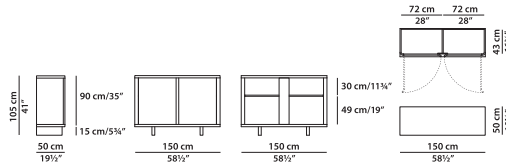

Liquorice Stained
Brushed Solid Oak

Freestanding bookcase.

L	P	H	
160	75	216	cm
W	D	H	
62.5	29.25	84.25	inch

Leather-covered curved elements.

Adjustable feet.

Wall bookcase.

L	P	H	
160	39	216	cm
W	D	H	
62.5	15.25	84.25	inch

Leather-covered curved elements.

Adjustable feet.

Low cabinet.

L	P	H	
150	50	105	cm
W	D	H	
58.5	19.5	41	inch

Leather-covered plywood doors and uprights.
Adjustable feet.

Low cabinet.

L	P	H	
220	50	83	cm
W	D	H	
85.75	19.5	32.25	inch

Leather-covered plywood doors and uprights.
Adjustable feet.

Low cabinet.

L	P	H	
290	50	83	cm
W	D	H	
113	19.5	32.25	inch

Leather-covered plywood doors and uprights.
Adjustable feet.

Writing table.

L	P	H	
227	90	76	cm
W	D	H	
88.5	35	29.75	inch

Legs and drawer fronts covered in leather.
Secret drawer with key.
Adjustable feet.

Writing table.

L	P	H	
227	90	76	cm
W	D	H	
88.5	35	29.75	inch

Legs and drawer fronts covered in leather.

Secret drawer with key.