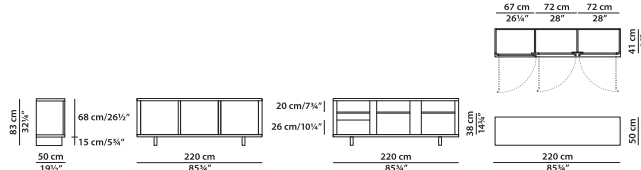

Liquorice Stained
Brushed Solid Oak

Freestanding bookcase.

L	P	H	
160	75	216	cm
W	D	H	
62.5	29.25	84.25	inch

Leather-covered curved elements.

Adjustable feet.

Wall bookcase.

L	P	H	
160	39	216	cm
W	D	H	
62.5	15.25	84.25	inch

Leather-covered curved elements.

Adjustable feet.

Low cabinet.

L	P	H	
150	50	105	cm
W	D	H	
58.5	19.5	41	inch

Leather-covered plywood doors and uprights.
Adjustable feet.

Low cabinet.

L	P	H	
220	50	83	cm
W	D	H	
85.75	19.5	32.25	inch

Leather-covered plywood doors and uprights.
Adjustable feet.

Low cabinet.

L	P	H	
290	50	83	cm
W	D	H	
113	19.5	32.25	inch

Leather-covered plywood doors and uprights.
Adjustable feet.

Writing table.

L	P	H	
227	90	76	cm
W	D	H	
88.5	35	29.75	inch

Legs and drawer fronts covered in leather.
Secret drawer with key.
Adjustable feet.

Writing table.

L	P	H	
227	90	76	cm
W	D	H	
88.5	35	29.75	inch

Legs and drawer fronts covered in leather.

Secret drawer with key.