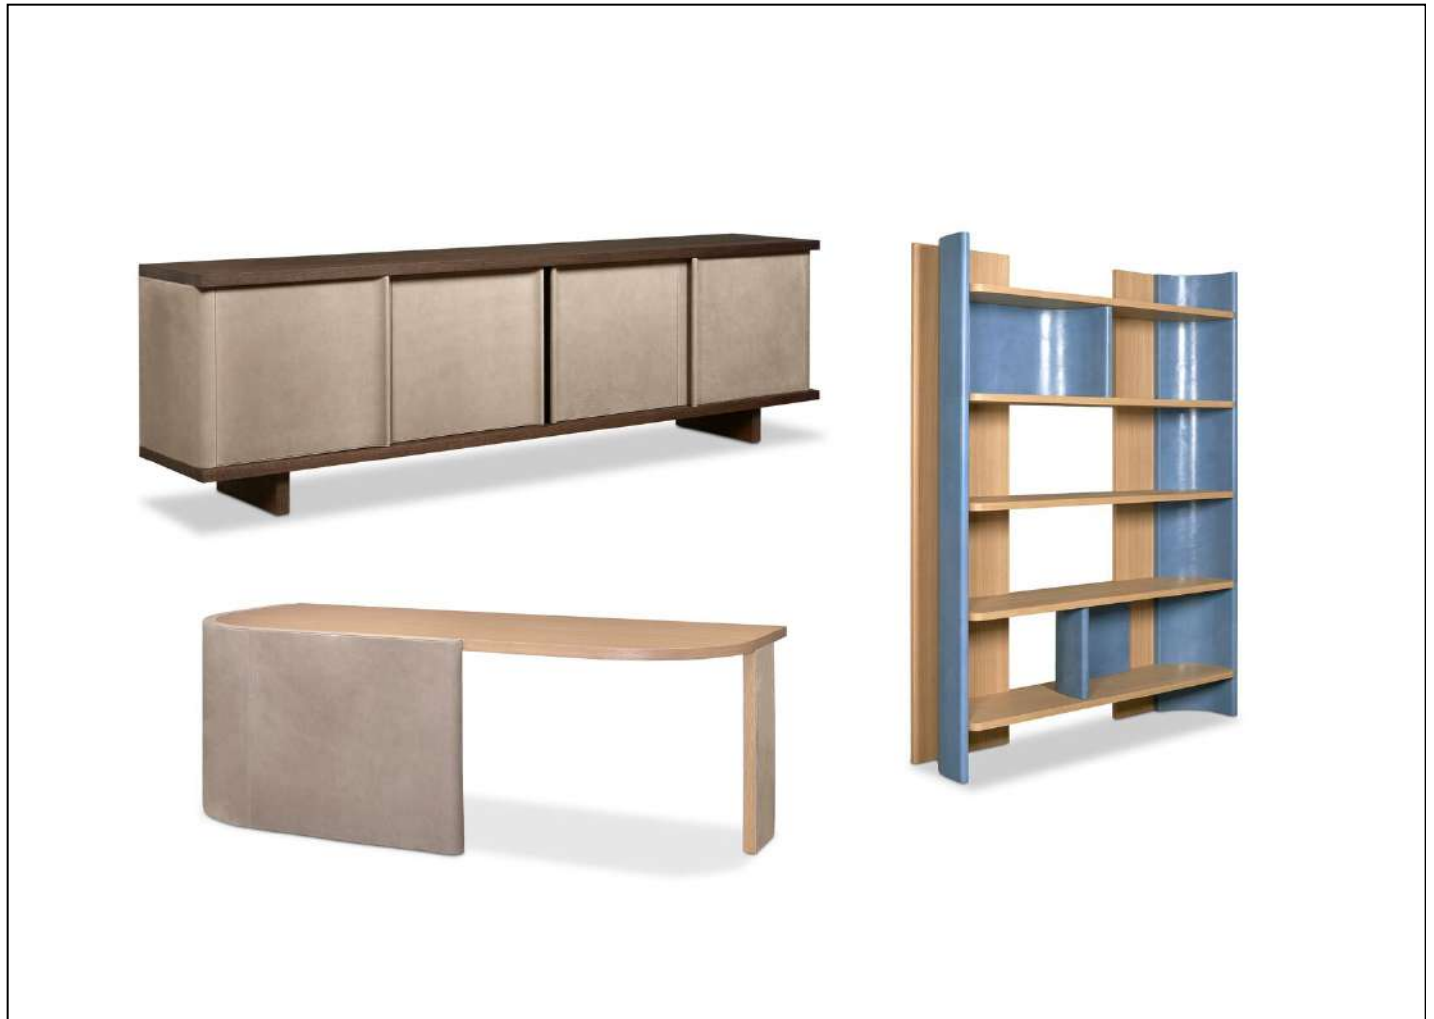

JONI LEATHER

ACCESSORIES | Indoor
CHRISTOPHE DELCOURT

Consisting of a credenza, bookcase and desk in solid oak and leather, the Joni furniture collection is ideal for a study free of restrictions and superstructures. The collection Christophe Delcourt has designed for Baxter is a perfect synthesis of solids and voids, fluid lines and rounded corners, which alternate and merge, playing around with the dualisms between symmetries and harmonious asymmetries: from the low cabinet, which serves as a storage element, to the spacious work surface, through to the modular freestanding bookcase.

Liquorice Stained
Brushed Solid Oak

Freestanding bookcase.

L	P	H	
160	75	216	cm
W	D	H	
62.5	29.25	84.25	inch

Leather-covered curved elements.

Adjustable feet.

Wall bookcase.

L	P	H	
160	39	216	cm
W	D	H	
62.5	15.25	84.25	inch

Leather-covered curved elements.

Adjustable feet.

Low cabinet.

L	P	H	
150	50	105	cm
W	D	H	
58.5	19.5	41	inch

Leather-covered plywood doors and uprights.
Adjustable feet.

Low cabinet.

L	P	H	
220	50	83	cm
W	D	H	
85.75	19.5	32.25	inch

Legs and drawer fronts covered in leather.
Secret drawer with key.
Adjustable feet.

Writing table.

L	P	H	
227	90	76	cm
W	D	H	
88.5	35	29.75	inch

Legs and drawer fronts covered in leather.

Secret drawer with key.