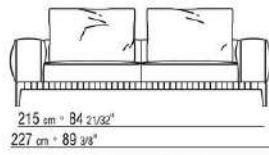

COD. 028703