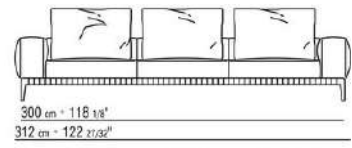

COD. 028705