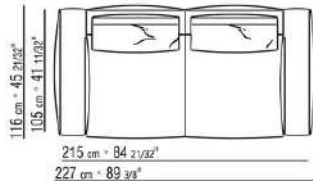

COD. 028703