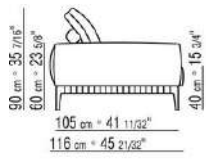

COD. 028703