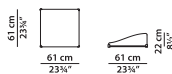

Specify the chosen dimmeration in the order.

AVAILABLE FINISHES

Opal Methacrylate

Wall/ceiling module.

L	P	H	
61	61	22	cm
W	D	H	
23.75	23.75	8.5	inch

Dimming: 1-10 standard power supply already compatible.