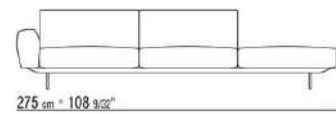

Cushion in sterilized goose down (Assopiuma certified, gold label)

Upholstery removable fabric or leather covers

COD. 015G02

COD. 015G03

COD. 015G04

COD. 015G05

COD. 015G31

COD. 015G33