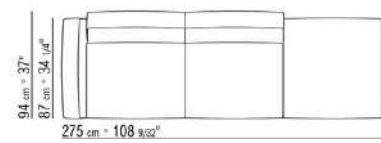

Cushion in sterilized goose down (Assopiuma certified, gold label)

Upholstery removable fabric or leather covers

COD. 015G02

COD. 015G03

COD. 015G04

COD. 015G05

COD. 015G31

COD. 015G33