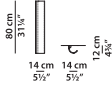

AVAILABLE FINISHES

Ice Methacrylate

Wall light.

L	P	H	
26	20	150	cm
W	D	H	
10.25	7.75	58.5	inch

2700K LED strip – 20W/MT. 110/240 V – 24V power supply. 3600 lumens.

Dimming: 1-10 standard power supply already compatible.

DALI with surcharge.

PHASE CUT with surcharge and remote power supply.

Specify the chosen dimmeration in the order.

Wall light.

L	P	H	
14	12	80	cm
W	D	H	
5.5	4.75	31.25	inch

2700K LED strip – 20W/MT. 110/240 V – 24V power supply. 1920 lumens.