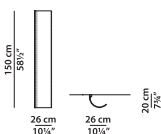

Model: lamp with LED light source. Assembly required.

Structure: 8 mm thick lampshade in printed curved methacrylate.

Decoration: piping and details in satin brass-plated metal with matt varnish.

Specify the chosen dimmeration in the order.

AVAILABLE FINISHES

Ice Methacrylate

Wall light.

L	P	H	
26	20	150	cm
W	D	H	
10.25	7.75	58.5	inch

2700K LED strip – 20W/MT. 110/240 V – 24V power supply. 3600 lumens.

Dimming: 1-10 standard power supply already compatible.

DALI with surcharge.

PHASE CUT with surcharge and remote power supply.

Specify the chosen dimmeration in the order.

Wall light.

L	P	H	
14	12	80	cm
W	D	H	
5.5	4.75	31.25	inch

2700K LED strip – 20W/MT. 110/240 V – 24V power supply. 1920 lumens.