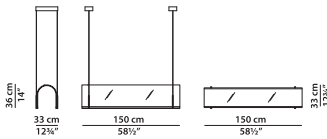

AVAILABLE FINISHES

Ice Methacrylate

Wall light.

L	P	H	
26	20	150	cm
W	D	H	
10.25	7.75	58.5	inch

2700K LED strip – 20W/MT. 110/240 V – 24V power supply. 3600 lumens.

Dimming: 1-10 standard power supply already compatible.

DALI with surcharge.

PHASE CUT with surcharge and remote power supply.

Specify the chosen dimmeration in the order.

Wall light.

L	P	H	
14	12	80	cm
W	D	H	
5.5	4.75	31.25	inch

2700K LED strip – 20W/MT. 110/240 V – 24V power supply. 1920 lumens.

Dimming: 1-10 standard power supply already compatible.

DALI with surcharge.

PHASE CUT with surcharge and remote power supply.

Specify the chosen dimmeration in the order.

Hanging lamp.

L	P	H	
150	33	36	cm
W	D	H	
58.5	12.75	14	inch