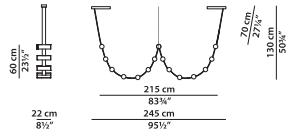

DALI with surcharge.

PHASE CUT with surcharge.

**Specify the chosen dimmeration in the order.**

B1 - Hanging lamp.

L	P	H	
270	22	180	cm
W	D	H	
105.25	8.5	70.25	inch

2700K LED strip - 20W/MT. 14 lighting fixtures. 9682 lumens.

Dimming: 1-10 standard power supply already compatible.

DALI with surcharge.

PHASE CUT with surcharge.

**Specify the chosen dimmeration in the order.**

B2 - Hanging lamp.

L	P	H	
245	22	130	cm
W	D	H	
95.5	8.5	50.75	inch