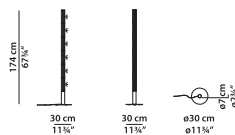

Wall light.

L	P	H	
7	10	50	cm
W	D	H	
2.75	4	19.5	inch

2700K - 20W/met LED strip. 110/240 V - 24V power supply. 1920 lumens.

Dimming: 1-10 standard power supply already compatible.

DALI with surcharge.

PHASE CUT with surcharge.

Specify the chosen dimmeration in the order.

Wall light.

L	P	H	
7	10	75	cm
W	D	H	
2.75	4	29.25	inch

2700K - 20W/met LED strip. 110/240 V - 24V power supply. 2880 lumens.

Dimming: 1-10 standard power supply already compatible.

DALI with surcharge.

PHASE CUT with surcharge.

Specify the chosen dimmeration in the order.

Floor lamp.

L	P	H	
30	30	174	cm
W	D	H	
11.75	11.75	67.75	inch

2700K - 20W/met LED strip. 110/240 V - 24V power supply. 5760 lumens.

Touch dimming.

Specify the chosen dimmeration in the order.