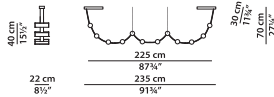

2700K LED strip - 20W/MT. 10 lighting fixtures. 5842 lumens.

Dimming: 1-10 standard power supply already compatible.

DALI with surcharge.

PHASE CUT with surcharge.

Specify the chosen dimmeration in the order.

Wall light.

L	P	H	
7	10	25	cm
W	D	H	
2.75	4	9.75	inch

2700K - 20W/met LED strip. 110/240 V - 24V power supply. 960 lumens.

Dimming: 1-10 standard power supply already compatible.

DALI with surcharge.

PHASE CUT with surcharge.

Specify the chosen dimmeration in the order.