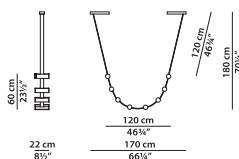

### DETAIL

Satin-Finished Brass

Chromium-Plated Metal

Burnished Brass

---

A1 - Hanging lamp.

L	P	H	
170	22	180	cm
W	D	H	
66.25	8.5	70.25	inch

2700K LED strip - 20W/MT. 8 lighting fixtures. 5533 lumens.