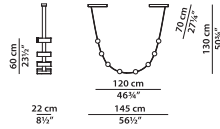

### DETAIL

Satin-Finished Brass

Chromium-Plated Metal

Burnished Brass

---

A1 - Hanging lamp.

L	P	H	
170	22	180	cm
W	D	H	
66.25	8.5	70.25	inch

2700K LED strip - 20W/MT. 8 lighting fixtures. 5533 lumens.

Dimming: 1-10 standard power supply already compatible.

DALI with surcharge.

PHASE CUT with surcharge.

**Specify the chosen dimmeration in the order.**

---

A2 - Hanging lamp.

L	P	H	
145	22	130	cm
W	D	H	
56.5	8.5	50.75	inch