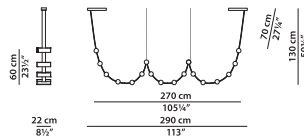

DALI with surcharge.

PHASE CUT with surcharge.

**Specify the chosen dimmeration in the order.**

C1 - Hanging lamp.

L	P	H	
320	22	180	cm
W	D	H	
124.75	8.5	70.25	inch

2700K LED strip - 20W/MT. 16 lighting fixtures. 11040 lumens.

Dimming: 1-10 standard power supply already compatible.

DALI with surcharge.

PHASE CUT with surcharge.

**Specify the chosen dimmeration in the order.**

C2 - Hanging lamp.

L	P	H	
290	22	130	cm
W	D	H	
113	8.5	50.75	inch