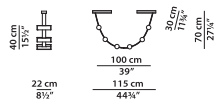

A3 - Hanging lamp.

L	P	H	
130	22	100	cm
W	D	H	
50.75	8.5	39	inch

2700K LED strip - 20W/MT. 8 lighting fixtures. 5533 lumens.

Dimming: 1-10 standard power supply already compatible.

DALI with surcharge.

PHASE CUT with surcharge.

**Specify the chosen dimmeration in the order.**

A4 - Hanging lamp.

L	P	H	
115	22	70	cm
W	D	H	
44.75	8.5	27.25	inch

2700K LED strip - 20W/MT. 6 lighting fixtures. 4153 lumens.

Dimming: 1-10 standard power supply already compatible.