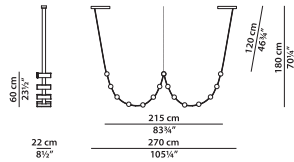

**Specify the chosen dimmeration in the order.**

A4 - Hanging lamp.

L	P	H	
115	22	70	cm
W	D	H	
44.75	8.5	27.25	inch

2700K LED strip - 20W/MT. 6 lighting fixtures. 4153 lumens.

Dimming: 1-10 standard power supply already compatible.

DALI with surcharge.

PHASE CUT with surcharge.

**Specify the chosen dimmeration in the order.**

B1 - Hanging lamp.

L	P	H	
270	22	180	cm
W	D	H	
105.25	8.5	70.25	inch

2700K LED strip - 20W/MT. 14 lighting fixtures. 9682 lumens.