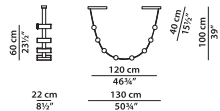

A3 - Hanging lamp.

L	P	H	
130	22	100	cm
W	D	H	
50.75	8.5	39	inch

2700K LED strip - 20W/MT. 8 lighting fixtures. 5533 lumens.

Dimming: 1-10 standard power supply already compatible.

DALI with surcharge.

PHASE CUT with surcharge.