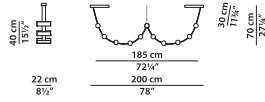

B4 - Hanging lamp.

L	P	H	
200	22	70	cm
W	D	H	
78	8.5	27.25	inch

2700K LED strip - 20W/MT. 10 lighting fixtures. 5842 lumens.

Dimming: 1-10 standard power supply already compatible.

DALI with surcharge.

PHASE CUT with surcharge.

Specify the chosen dimmeration in the order.

C1 - Hanging lamp.

L	P	H	
320	22	180	cm
W	D	H	
124.75	8.5	70.25	inch