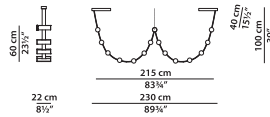

B3 - Hanging lamp.

L	P	H	
230	22	100	cm
W	D	H	
89.75	8.5	39	inch

2700K LED strip - 20W/MT. 14 lighting fixtures. 9682 lumens.

Dimming: 1-10 standard power supply already compatible.

DALI with surcharge.

PHASE CUT with surcharge.