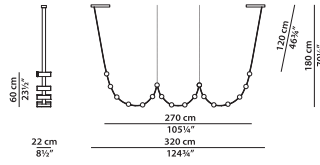

B3 - Hanging lamp.

L	P	H	
230	22	100	cm
W	D	H	
89.75	8.5	39	inch

2700K LED strip - 20W/MT. 14 lighting fixtures. 9682 lumens.

Dimming: 1-10 standard power supply already compatible.

DALI with surcharge.

PHASE CUT with surcharge.

**Specify the chosen dimmeration in the order.**

B4 - Hanging lamp.

L	P	H	
200	22	70	cm
W	D	H	
78	8.5	27.25	inch

2700K LED strip - 20W/MT. 10 lighting fixtures. 5842 lumens.

Dimming: 1-10 standard power supply already compatible.

DALI with surcharge.

PHASE CUT with surcharge.

**Specify the chosen dimmeration in the order.**

C1 - Hanging lamp.

L	P	H	
320	22	180	cm
W	D	H	
124.75	8.5	70.25	inch

2700K LED strip - 20W/MT. 16 lighting fixtures. 11040 lumens.