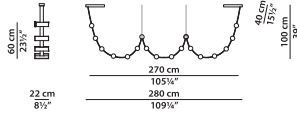

C3 - Hanging lamp.

L	P	H	
280	22	100	cm
W	D	H	
109.25	8.5	39	inch

2700K LED strip - 20W/MT. 16 lighting fixtures. 11040 lumens.

Dimming: 1-10 standard power supply already compatible.

DALI with surcharge.

PHASE CUT with surcharge.

Specify the chosen dimmeration in the order.

C4 - Hanging lamp.

L	P	H	
235	22	70	cm
W	D	H	
91.75	8.5	27.25	inch