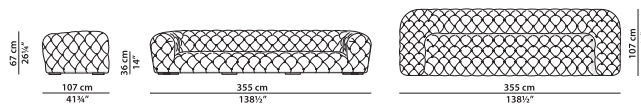

**Model:** tufted quilted tufting model.

**Structure:** structure in fir plywood.

Seat frame in fir.

**Padding / Filling:** padding in differentiated density polyurethane foam with acrylic fibre cover.

**Spring system:** springs in woven elastic straps of covered rubber.

**Feet / Legs:** base in wengé-stained beech.

**Covering / Coating:** hand tufting.

**Available in soft leathers only.**

Sofa.

L	P	H	
255	107	67	cm
W	D	H	
99.5	41.75	26.25	inch

Sofa.

L	P	H	
295	107	67	cm
W	D	H	
115	41.75	26.25	inch

Sofa.

L	P	H	
355	107	67	cm
W	D	H	
138.5	41.75	26.25	inch

Sofa.

L	P	H	
395	107	67	cm
W	D	H	
154	41.75	26.25	inch

Sofa.

L	P	H	
195	107	67	cm
W	D	H	
76	41.75	26.25	inch

Pouf.

L	P	H	
120	120	36	cm
W	D	H	
46.75	46.75	14	inch

Pouf.

L	P	H	
200	70	36	cm
W	D	H	
78	27.25	14	inch

Armchair.

L	P	H	
135	107	67	cm
W	D	H	
52.75	41.75	26.25	inch