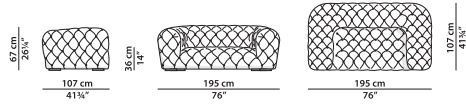

**Feet / Legs:** base in wengé-stained beech.

**Covering / Coating:** hand tufting.

**Available in soft leathers only.**

Sofa.

L	P	H	
255	107	67	cm
W	D	H	
99.5	41.75	26.25	inch

Sofa.

L	P	H	
295	107	67	cm
W	D	H	
115	41.75	26.25	inch

Sofa.

L	P	H	
355	107	67	cm
W	D	H	
138.5	41.75	26.25	inch

Sofa.

L	P	H	
395	107	67	cm
W	D	H	
154	41.75	26.25	inch

Sofa.

L	P	H	
195	107	67	cm
W	D	H	
76	41.75	26.25	inch

Pouf.

L	P	H	
120	120	36	cm
W	D	H	
46.75	46.75	14	inch

Pouf.

L	P	H	
200	70	36	cm
W	D	H	
78	27.25	14	inch

Armchair.

L	P	H	
135	107	67	cm
W	D	H	
52.75	41.75	26.25	inch