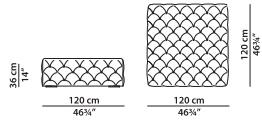

**Feet / Legs:** base in wengé-stained beech.

**Covering / Coating:** hand tufting.

**Available in soft leathers only.**

Sofa.

L	P	H	
255	107	67	cm
W	D	H	
99.5	41.75	26.25	inch

Sofa.

L	P	H	
295	107	67	cm
W	D	H	
115	41.75	26.25	inch

Sofa.

L	P	H	
355	107	67	cm
W	D	H	
138.5	41.75	26.25	inch

Sofa.

L	P	H	
395	107	67	cm
W	D	H	
154	41.75	26.25	inch

Sofa.

L	P	H	
195	107	67	cm
W	D	H	
76	41.75	26.25	inch

Pouf.

L	P	H	
120	120	36	cm
W	D	H	
46.75	46.75	14	inch

Pouf.

L	P	H	
200	70	36	cm
W	D	H	
78	27.25	14	inch

Armchair.

L	P	H	
135	107	67	cm
W	D	H	
52.75	41.75	26.25	inch