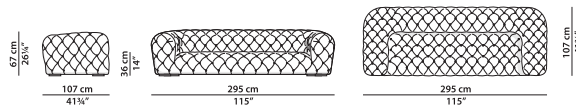

**Model:** tufted quilted tufting model.

**Structure:** structure in fir plywood.

Seat frame in fir.

**Padding / Filling:** padding in differentiated density polyurethane foam with acrylic fibre cover.

**Spring system:** springs in woven elastic straps of covered rubber.

**Feet / Legs:** base in wengé-stained beech.

**Covering / Coating:** hand tufting.

**Available in soft leathers only.**

Sofa.

L	P	H	
255	107	67	cm
W	D	H	
99.5	41.75	26.25	inch

Sofa.

L	P	H	
295	107	67	cm
W	D	H	
115	41.75	26.25	inch

Sofa.

L	P	H	
355	107	67	cm
W	D	H	
138.5	41.75	26.25	inch

Sofa.

L	P	H	
395	107	67	cm
W	D	H	
154	41.75	26.25	inch

Sofa.

L	P	H	
195	107	67	cm
W	D	H	
76	41.75	26.25	inch

Pouf.

L	P	H	
120	120	36	cm
W	D	H	
46.75	46.75	14	inch

Pouf.

L	P	H	
200	70	36	cm
W	D	H	
78	27.25	14	inch

Armchair.

L	P	H	
135	107	67	cm
W	D	H	
52.75	41.75	26.25	inch