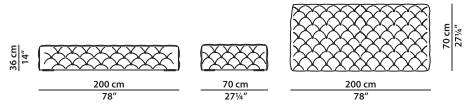

**Feet / Legs:** base in wengé-stained beech.

**Covering / Coating:** hand tufting.

**Available in soft leathers only.**

Sofa.

L	P	H	
255	107	67	cm
W	D	H	
99.5	41.75	26.25	inch

Sofa.

L	P	H	
295	107	67	cm
W	D	H	
115	41.75	26.25	inch

Sofa.

L	P	H	
355	107	67	cm
W	D	H	
138.5	41.75	26.25	inch

Sofa.

L	P	H	
395	107	67	cm
W	D	H	
154	41.75	26.25	inch

Sofa.

L	P	H	
195	107	67	cm
W	D	H	
76	41.75	26.25	inch

Pouf.

L	P	H	
120	120	36	cm
W	D	H	
46.75	46.75	14	inch

Pouf.

L	P	H	
200	70	36	cm
W	D	H	
78	27.25	14	inch

Armchair.

L	P	H	
135	107	67	cm
W	D	H	
52.75	41.75	26.25	inch