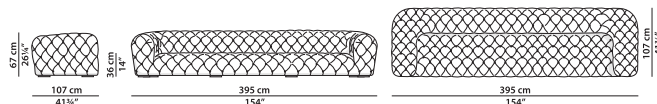

**Model:** tufted quilted tufting model.

**Structure:** structure in fir plywood.

Seat frame in fir.

**Padding / Filling:** padding in differentiated density polyurethane foam with acrylic fibre cover.

**Spring system:** springs in woven elastic straps of covered rubber.

**Feet / Legs:** base in wengé-stained beech.

**Covering / Coating:** hand tufting.

**Available in soft leathers only.**

Sofa.

L	P	H	
255	107	67	cm
W	D	H	
99.5	41.75	26.25	inch

Sofa.

L	P	H	
295	107	67	cm
W	D	H	
115	41.75	26.25	inch

Sofa.

L	P	H	
355	107	67	cm
W	D	H	
138.5	41.75	26.25	inch

Sofa.

L	P	H	
395	107	67	cm
W	D	H	
154	41.75	26.25	inch

Sofa.

L	P	H	
195	107	67	cm
W	D	H	
76	41.75	26.25	inch

Pouf.

L	P	H	
120	120	36	cm
W	D	H	
46.75	46.75	14	inch

Pouf.

L	P	H	
200	70	36	cm
W	D	H	
78	27.25	14	inch

Armchair.

L	P	H	
135	107	67	cm
W	D	H	
52.75	41.75	26.25	inch