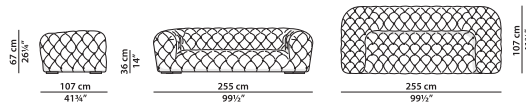

**Model:** tufted quilted tufting model.

**Structure:** structure in fir plywood.

Seat frame in fir.

**Padding / Filling:** padding in differentiated density polyurethane foam with acrylic fibre cover.

**Spring system:** springs in woven elastic straps of covered rubber.

**Feet / Legs:** base in wengé-stained beech.

**Covering / Coating:** hand tufting.

**Available in soft leathers only.**

Sofa.

L	P	H	
255	107	67	cm
W	D	H	
99.5	41.75	26.25	inch

Sofa.

L	P	H	
295	107	67	cm
W	D	H	
115	41.75	26.25	inch

Sofa.

L	P	H	
355	107	67	cm
W	D	H	
138.5	41.75	26.25	inch

Sofa.

L	P	H	
395	107	67	cm
W	D	H	
154	41.75	26.25	inch

Sofa.

L	P	H	
195	107	67	cm
W	D	H	
76	41.75	26.25	inch

Pouf.

L	P	H	
120	120	36	cm
W	D	H	
46.75	46.75	14	inch

Pouf.

L	P	H	
200	70	36	cm
W	D	H	
78	27.25	14	inch

Armchair.

L	P	H	
135	107	67	cm
W	D	H	
52.75	41.75	26.25	inch