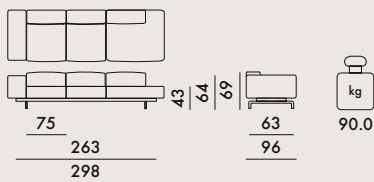

LARGO 2016

Design Piero Lissoni

7150

2-seater

A7150

7160

2-seater

A7160

7161

3-seater, right ottoman

A7161

7169

3-seater, left ottoman

A7169

7162

Corner, 5-seater

A7162

7163

Corner, 6-seater

A7163

7164

Corner, 7-seater

A7164

7085

Cushion

	level reached
EN 1022:2005	Compliant
EN 16139:2013+AC 2013	Compliant
EN 1728:2012+AC 2013	
6.4	L2
6.5	L2
6.6	L2
6.8	L2
6.10	L2
6.11	L2
6.12	L2
6.13	L2
6.15	L2
6.16	L2
6.17	L2

7150/A7150

2 seat frames	37.0	0.851	101X78X54
2 armrests	21.0	0.424	101X42X50
1 base frame	18.0	0.134	190X64X11

7160/A7160

3 seat frames	55.5	1.276	101X78X54
2 armrests	21.0	0.424	101X42X50
1 base frame	22.7	0.187	265X64X11

7161/A7161/7169/A7169

2 seat frames	37.0	0.851	101X78X54
1 ottoman frame	26.0	0.633	102X115X54
1 armrest	10.5	0.212	101X42X50
1 base frame	22.7	0.187	265X64X11

7085 Gubbio/Houndstooth

1 cushion	1.85	0.039	51X51X15

7085 Nilo

2 cushions	3.0	0.070	52X52X26

7166

1 cushion	1.3	0.039	51X51X15