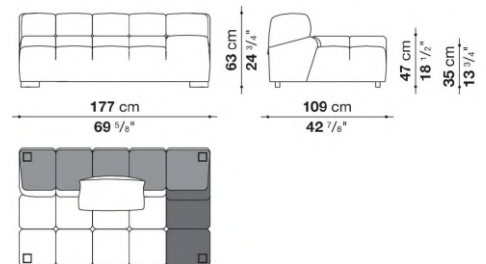

Technical drawings

T109P_2T

T102P_2T

T177BD_3T