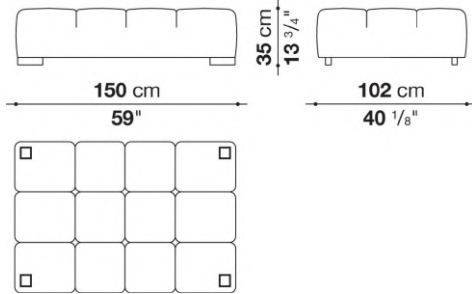

Technical drawings

T150P_3T