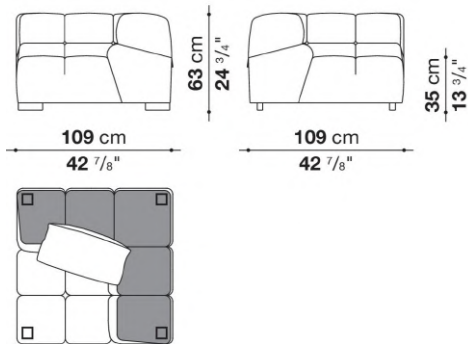

T109_3DT

T109TPS_4T

T109TPD_4T

T109BS_4T

T109BS_3T

T109BD_4T