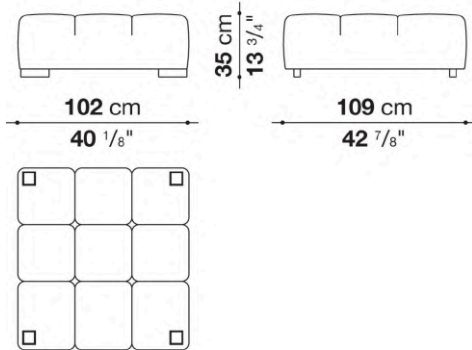

Technical drawings

T109P_2T

T102P_3T

T102P_2T