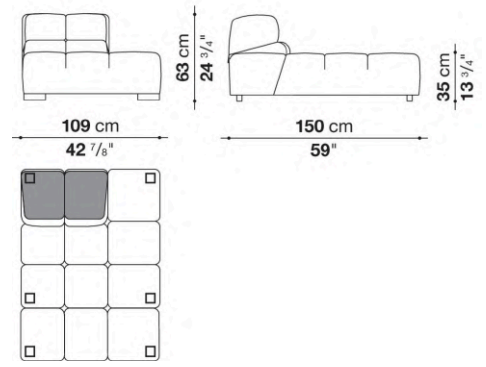

T109TPS_4T