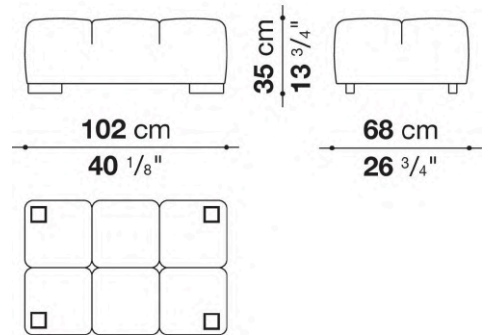

Technical drawings

T109P_2T

T102P_2T