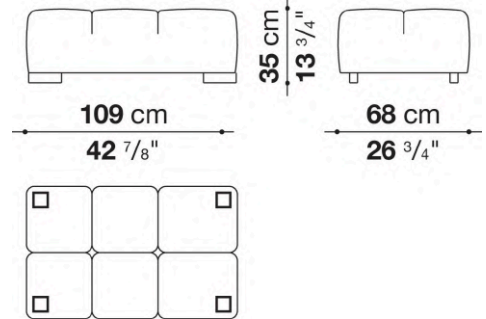

Technical drawings

T109P_2T

T102P_2T