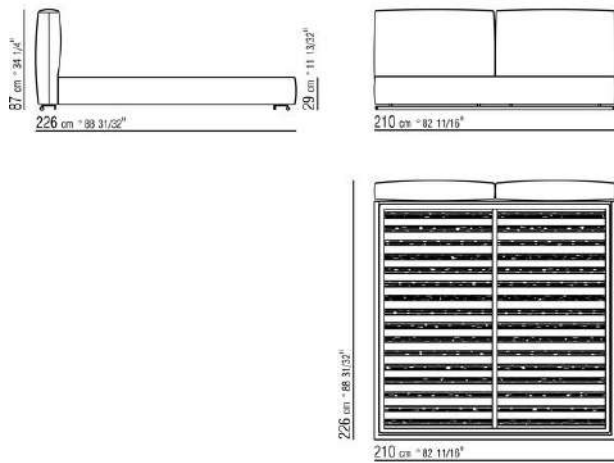

COD. 0270R8

COD. 0270YA