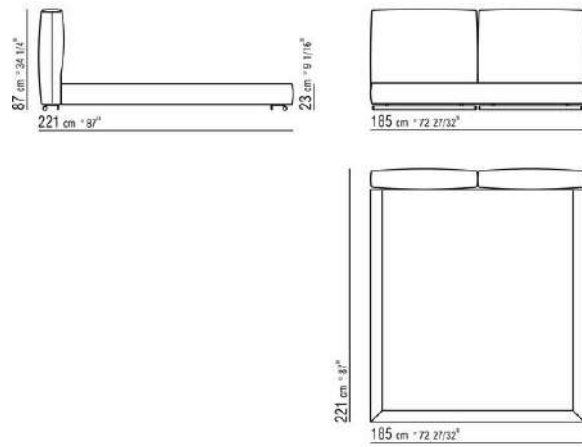

COD. 0270P5

COD. 0270Q1