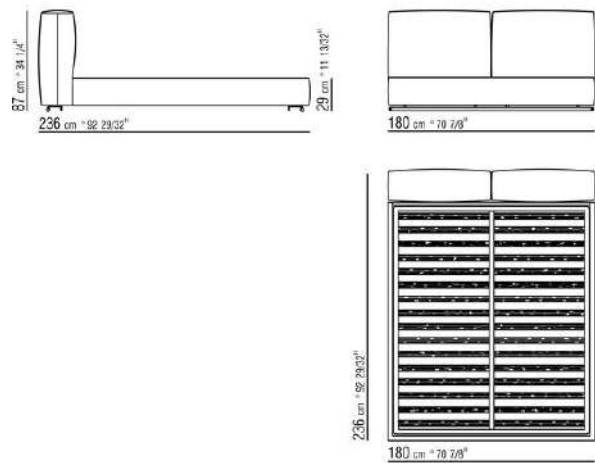

COD. 0270N5

COD. 0270N2