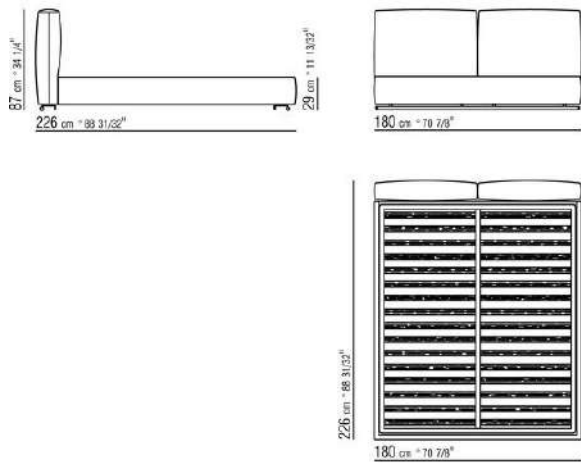

COD. 0270Q5

COD. 0270Q6