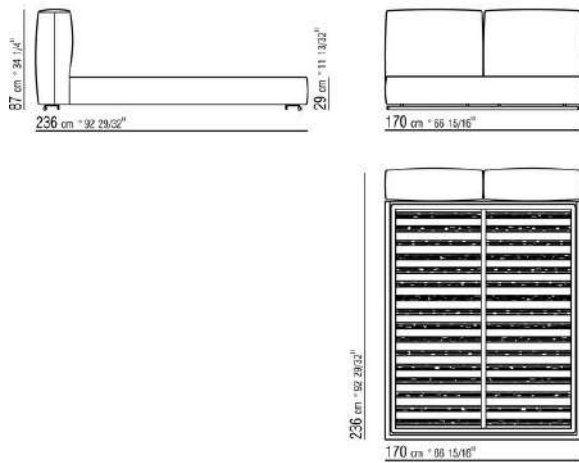

COD. 0270M3

COD. 0270M5