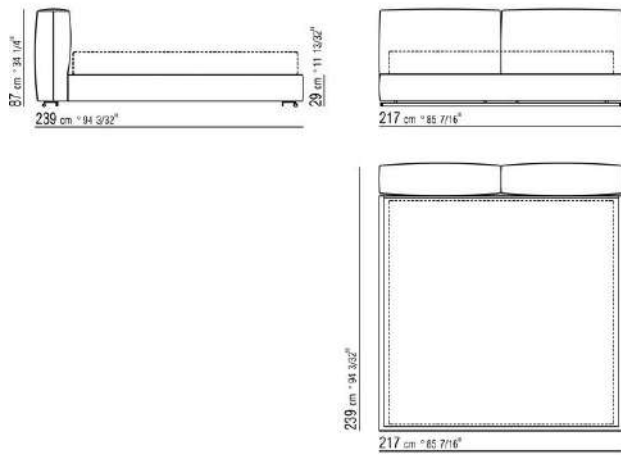

COD. 0270P2

COD. 0270VE