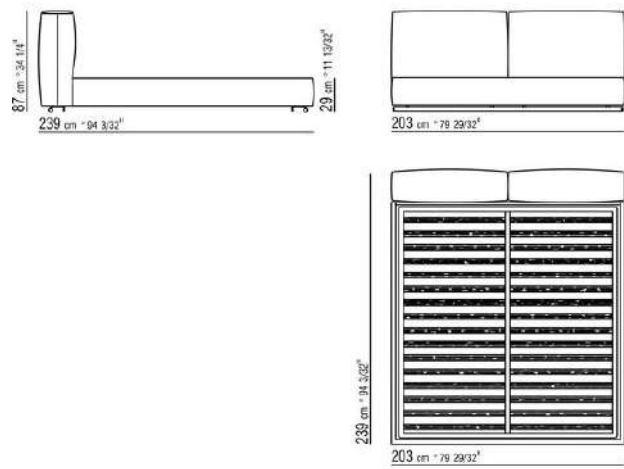

COD. 0270VC

COD. 0270N8