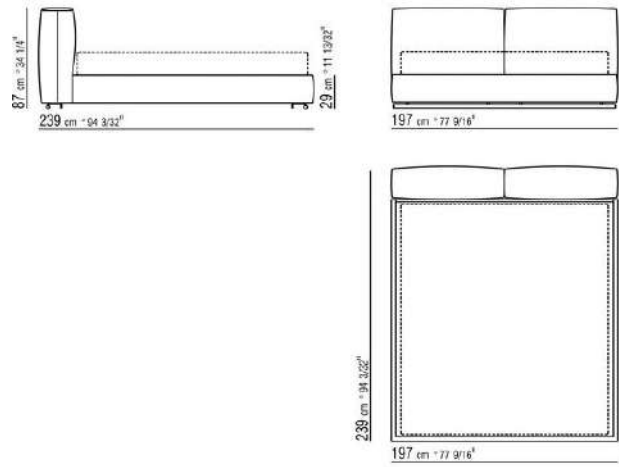

COD. 0270VE

COD. 0270P1