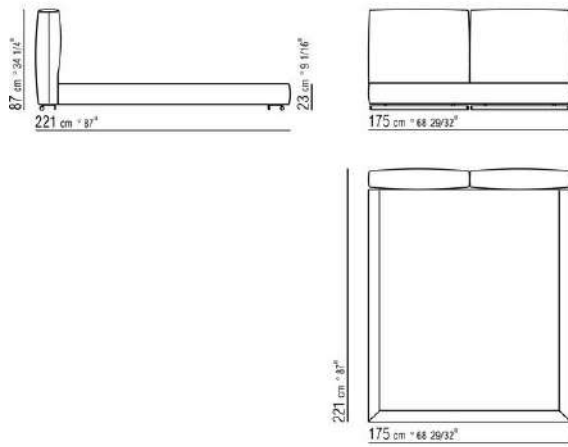

COD. 0270P5

COD. 0270Q1