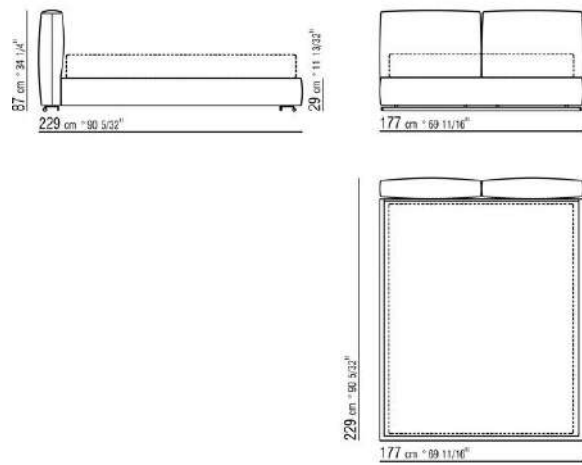

COD. 0270YA