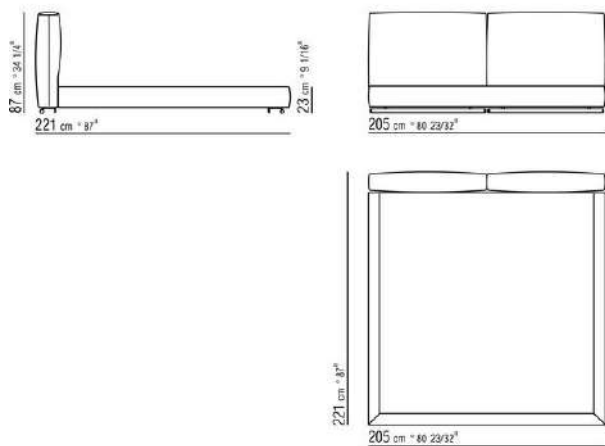

COD. 0270Q2

COD. 0270P5