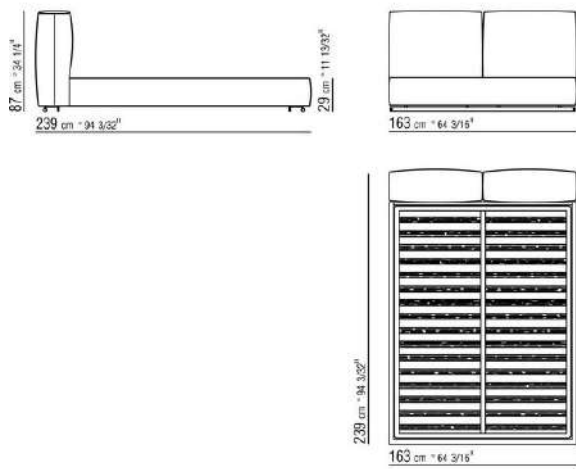

COD. 0270VA

COD. 0270N6