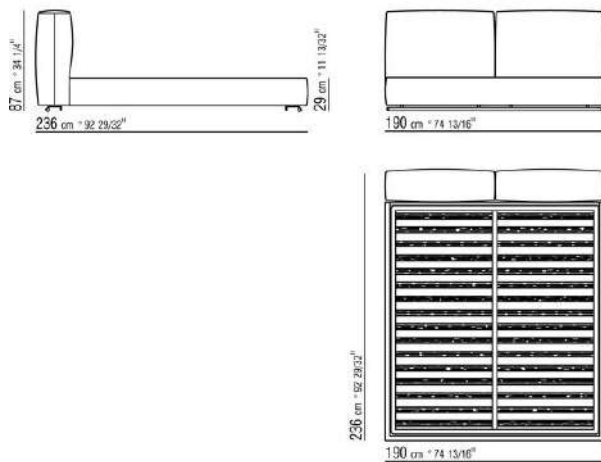

COD. 0270M6

COD. 0270M3