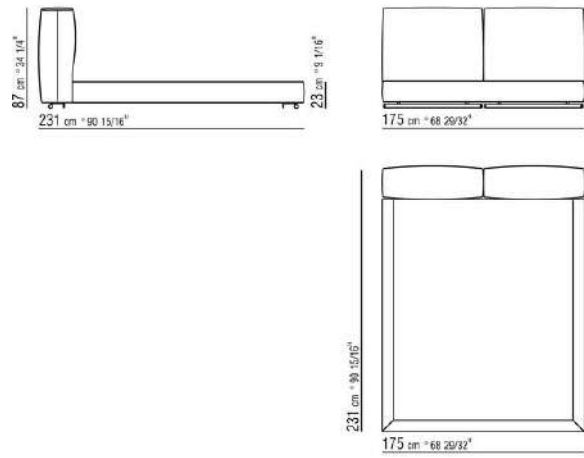

COD. 0270L2