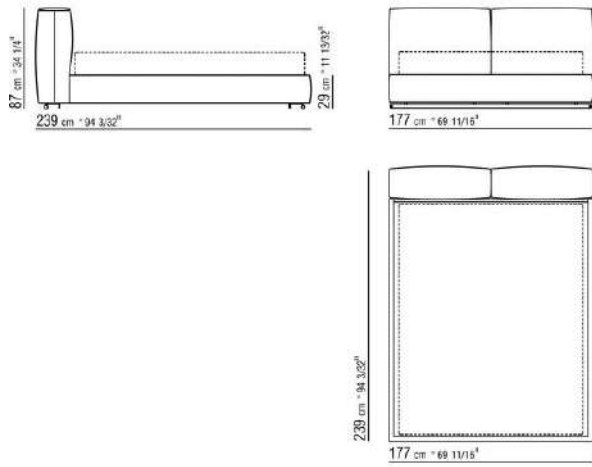

COD. 0270VE

COD. 0270P1