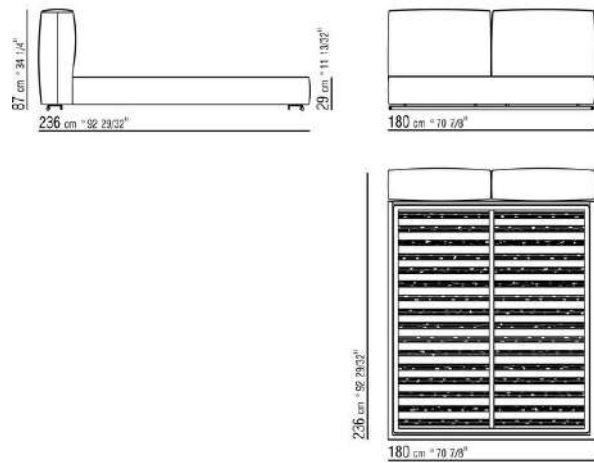

COD. 0270M3

COD. 0270M5