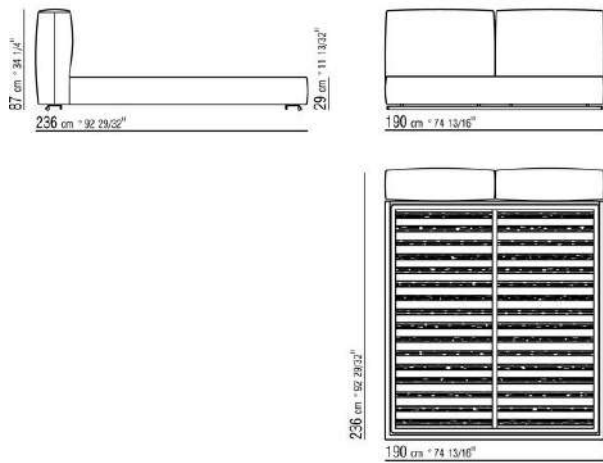

COD. 0270N6

COD. 0270N8