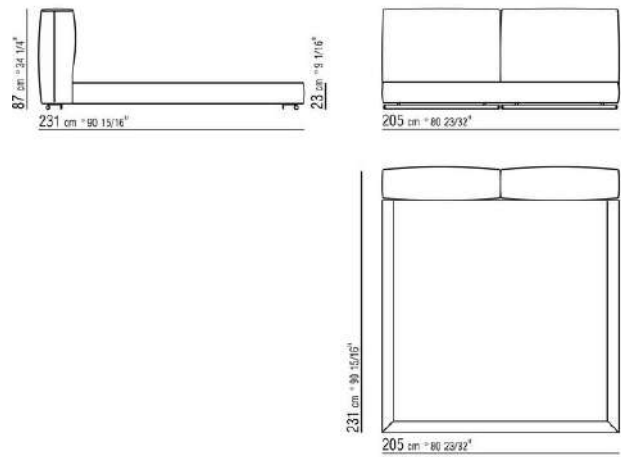

COD. 0270M2

COD. 0270L5