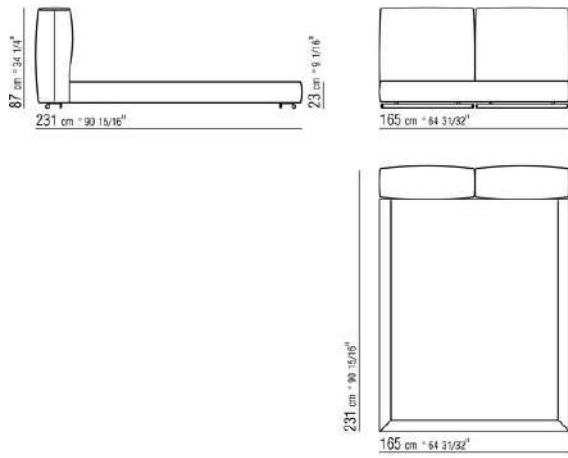

COD. 0270L1