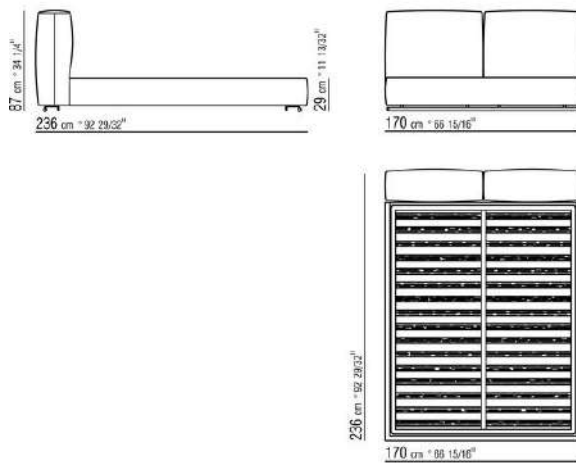

COD. 0270N3

COD. 0270N1