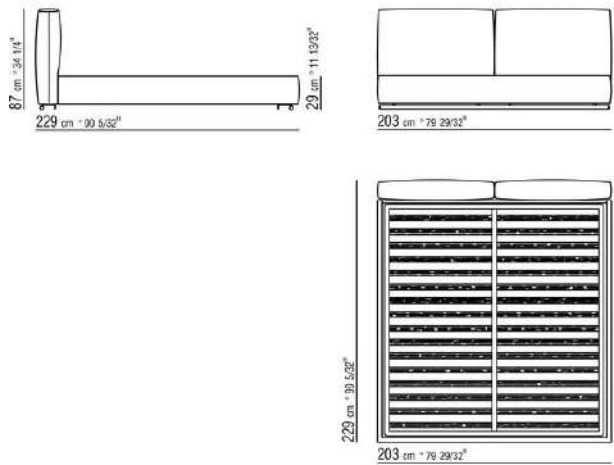

COD. 0270R8