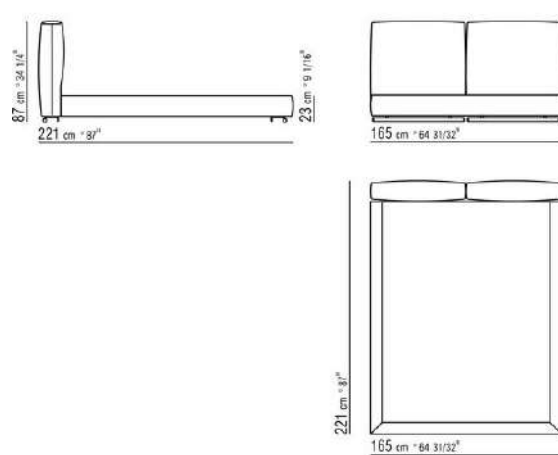

COD. 0270P3

COD. 0270P1