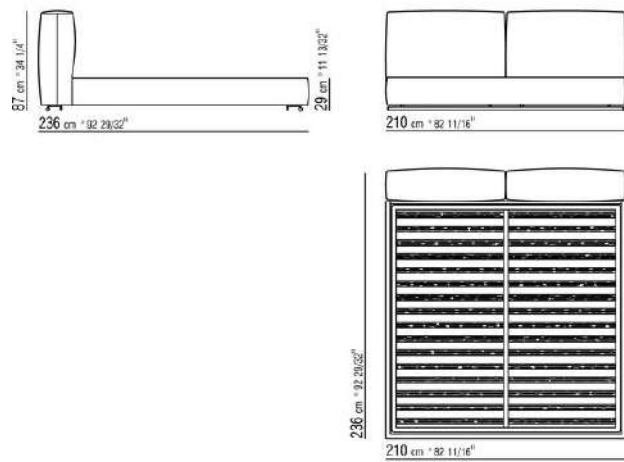

COD. 0270M8

COD. 0270M5