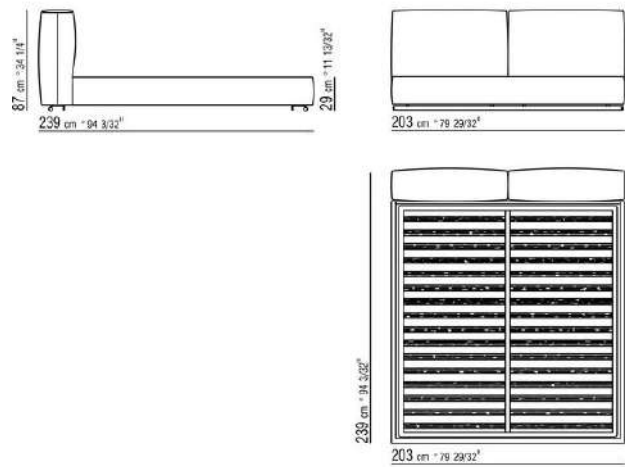

COD. 0270N1

COD. 0270N2