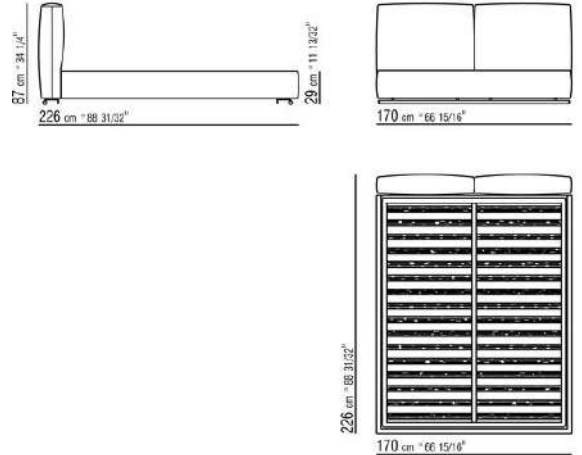

COD. 0270Q3

COD. 0270Q1