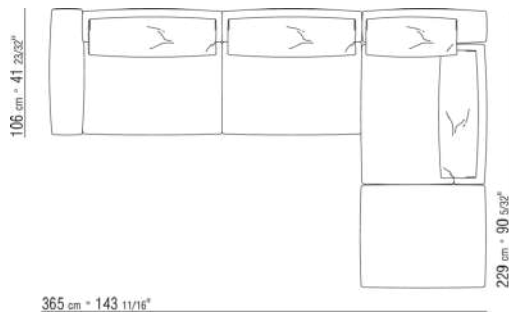

- N.2 COD.027071 - ARMREST CM.99 x29
- N.1 COD.027005 - UNIT CM.230 x106
- N.1 COD.027003 - UNIT CM.115 x106
- N.1 COD.027050 - OTTOMAN CM.85 x99
- N.1 COD.027099 - CUSHION CM.73 x53