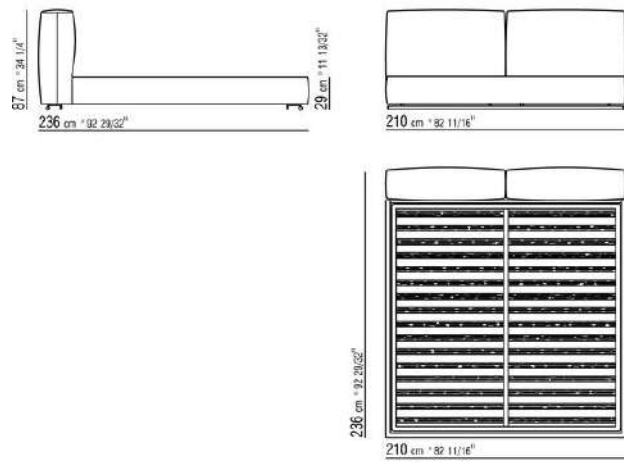

COD. 0270N6

COD. 0270N8