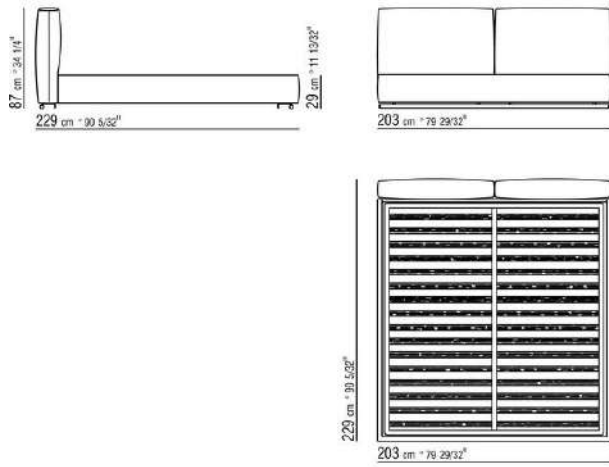

COD. 0270R2

COD. 0270R3