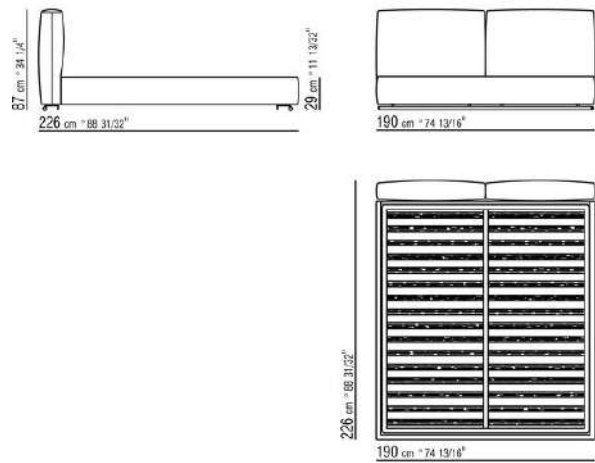

COD. 0270Q5

COD. 0270Q6