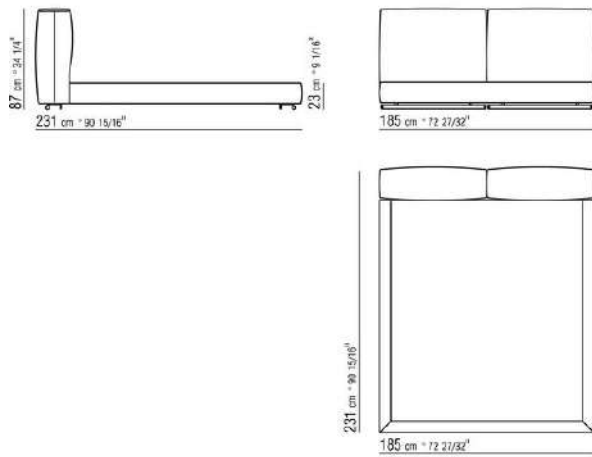

COD. 0270M1

COD. 0270L3