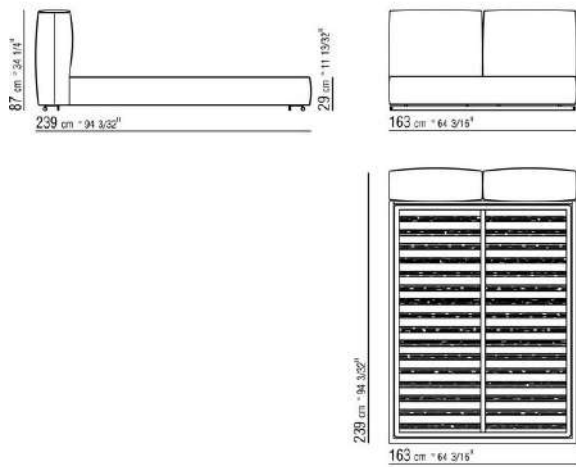

COD. 0270N1

COD. 0270N2