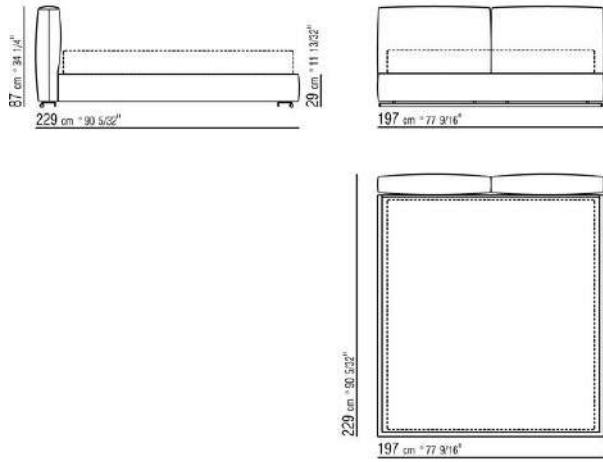

COD. 0270YC