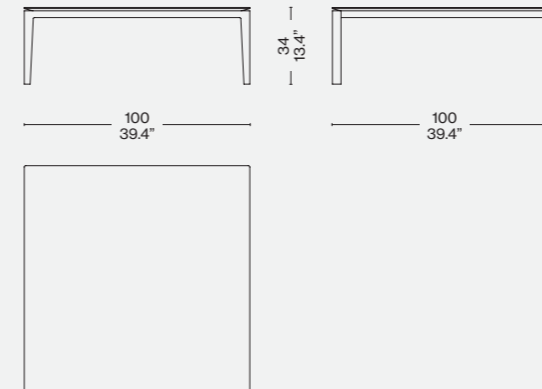

205 01/06/0/11/12/31/32

205 02/07/21/22

250 03/08//31/32

205 04/09/41/42

250 05/10/51/52

Finiture/Finishes/
Ausführungen/Finitions

a

Piano vetro caffè/Coffee colour glass top/
Glassplatte Kaffee/Plateau verre café