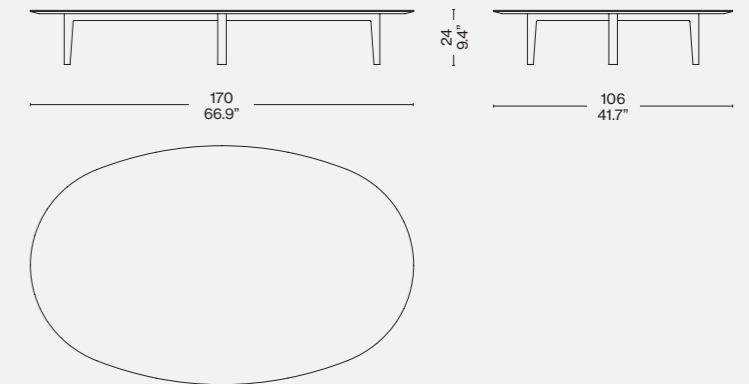

205 01/06/0/11/12/31/32

205 02/07/21/22

250 03/08//31/32

205 04/09/41/42

250 05/10/51/52

Finiture/Finishes/
Ausführungen/Finitions

a

Piano vetro caffè/Coffee colour glass top/
Glassplatte Kaffee/Plateau verre café