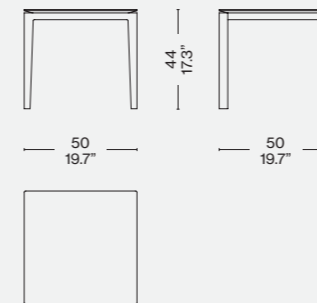

Plateau

- En marbre blanc de Carrara ou noir Marquiña. Finition mate transparente
- En verre flotté trempé, dos peint avec effet miroir dans les couleurs indiquées sur la liste des prix.
- Dessous de plateau de soutien
- En MDF, laqué noir mat.
- Piètement
- En métal peint dans les couleurs indiquées sur la liste des prix.
- Embouts
- En matière plastique noire.

205 01/06/0/11/12/31/32