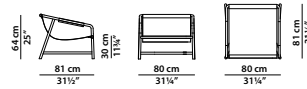

80 x 81 h64 cm - 31¼ x 31½ h25"

Chaise longue.

98 x 100/113 h72/97 cm - 38¼ x 39/44 h28/37¾"

Sdraio. Cuscino poggiatesta sospeso con nappe decorative in pelle e imbottitura in poliuretano espanso a cellula aperta drenante con rivestimento in fibra termo legata e fodera a rete. Deck chair. Headrest cushion hung with decorative leather-covered tassels and draining open-cell polyurethane foam filling, with covering in thermo-bonded fiber and net lining.

90 x 60 h38 cm - 35 x 23½ h14¾"

Pouf.

210 x 67 h38 cm - 82 x 26¼ h14¾"

Lettino. Beach lounger.

196 x 58 h5 cm - 76½ x 22½ h2"

Materassino. Imbottitura in fibra acrilica 100% poliestere con fodera idrorepellente per outdoor.