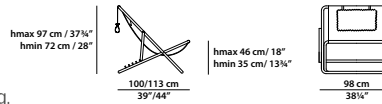

80 x 81 h64 cm - 31¼ x 31½ h25"

Chaise longue.

98 x 100/113 h72/97 cm - 38¼ x 39/44 h28/37¾"

Sdraio. Cuscino poggiatesta sospeso con nappe decorative in pelle e imbottitura in poliuretano espanso a cellula aperta drenante con rivestimento in fibra termo legata e fodera a rete. Deck chair. Headrest cushion hung with decorative leather-covered tassels and draining open-cell polyurethane foam filling, with covering in thermo-bonded fiber and net lining.