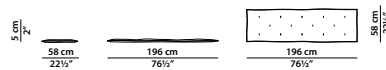

Ø25 x 65 cm - Ø9¾ x 25¼"

Rullo. Imbottitura in fibra acrilica 100% poliestere con fodera idrorepellente per outdoor.

Roll. 100% acrylic fibre polyester filling with water-repellent lining for outdoor.

80 x 80 cm - 31¼ x 31¼"

Cuscino. Imbottitura in fibra acrilica 100% poliestere con fodera idrorepellente per outdoor. Cushion. 100% acrylic fibre polyester filling with water-repellent lining for outdoor.