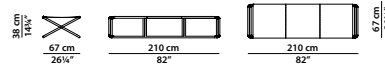

80 x 81 h64 cm - 31¼ x 31½ h25"

Chaise longue.

98 x 100/113 h72/97 cm - 38¼ x 39/44 h28/37¾"

Sdraio. Cuscino poggiatesta sospeso con nappe decorative in pelle e imbottitura in poliuretano espanso a cellula aperta drenante con rivestimento in fibra termo legata e fodera a rete. Deck chair. Headrest cushion hung with decorative leather-covered tassels and draining open-cell polyurethane foam filling, with covering in thermo-bonded fiber and net lining.

90 x 60 h38 cm - 35 x 23½ h14¾"

Pouf.

210 x 67 h38 cm - 82 x 26¼ h14¾"

Lettino. Beach lounger.

196 x 58 h5 cm - 76½ x 22½ h2"

Materassino. Imbottitura in fibra acrilica 100% poliestere con fodera idrorepellente per outdoor.