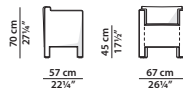

Available in soft leathers only.

---

67 x 57 h70 cm - 26 $\frac{1}{4}$  x 22 $\frac{1}{4}$  h27 $\frac{1}{4}$ "

Sedia. Chair.

---

67 x 57 h70 cm - 26 $\frac{1}{4}$  x 22 $\frac{1}{4}$  h27 $\frac{1}{4}$ "

Sedia con rotelle. Chair with wheels.