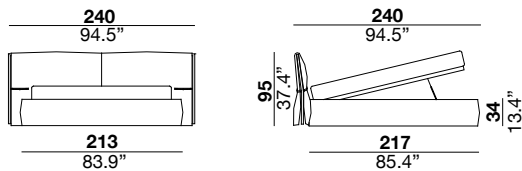

## belt bed design marco fumagalli 2023

this bed is made of a metal headboard that is filled with expanded polyurethane foam and two acrylic fiber layers. The frame is made of expanded polyurethane-filled wood covered with an acrylic fiber layer. The metal base is made of polished chrome plated metal, also available in black chrome plated metal. Decorative leather belt available in the following colors: Ibiza 55, Setanil 78/76/75/10, Soffio 55. Legs are made in black painted aluminum. **Mattress is not included.**

letto con testiera in metallo rivestito con poliuretano espanso e doppio strato di falda acrilica. Sommier in legno imbottito con poliuretano espanso rivestito con fibra acrilica. Profilo in metallo realizzabile con finitura cromata lucida o cromata nera. Cintura decorativa in pelle disponibile nei seguenti colori: Ibiza 55, Setanil 78/76/75/10, Soffio 55. Piedi in alluminio verniciato nero. Il materasso non è incluso.

### 160/16C