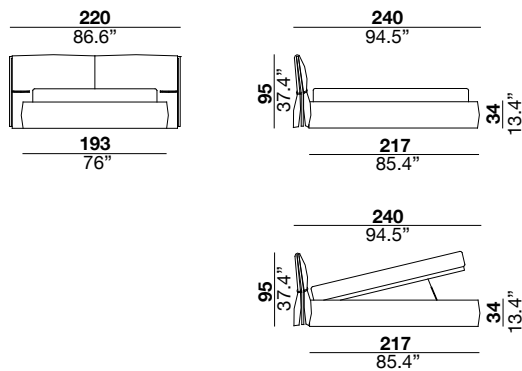

## belt bed design marco fumagalli 2023

this bed is made of a metal headboard that is filled with expanded polyurethane foam and two acrylic fiber layers. The frame is made of expanded polyurethane-filled wood covered with an acrylic fiber layer. The metal base is made of polished chrome plated metal, also available in black chrome plated metal. Decorative leather belt available in the following colors: Ibiza 55, Setanil 78/76/75/10, Soffio 55. Legs are made in black painted aluminum. **Mattress is not included.**

letto con testiera in metallo rivestito con poliuretano espanso e doppio strato di falda acrilica. Sommier in legno imbottito con poliuretano espanso rivestito con fibra acrilica. Profilo in metallo realizzabile con finitura cromata lucida o cromata nera. Cintura decorativa in pelle disponibile nei seguenti colori: Ibiza 55, Setanil 78/76/75/10, Soffio 55. Piedi in alluminio verniciato nero. Il materasso non è incluso.

### 160/16C

### 180/18C