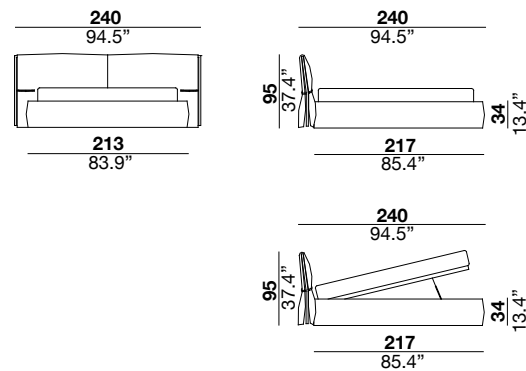

## belt bed design marco fumagalli 2023

this bed is made of a metal headboard that is filled with expanded polyurethane foam and two acrylic fiber layers. The frame is made of expanded polyurethane-filled wood covered with an acrylic fiber layer. The metal base is made of polished chrome plated metal, also available in black chrome plated metal. Decorative leather belt available in the following colors: Ibiza 55, Setanil 78/76/75/10, Soffio 55. Legs are made in black painted aluminum. **Mattress is not included.**

letto con testiera in metallo rivestito con poliuretano espanso e doppio strato di falda acrilica. Sommier in legno imbottito con poliuretano espanso rivestito con fibra acrilica. Profilo in metallo realizzabile con finitura cromata lucida o cromata nera. Cintura decorativa in pelle disponibile nei seguenti colori: Ibiza 55, Setanil 78/76/75/10, Soffio 55. Piedi in alluminio verniciato nero. Il materasso non è incluso.

### 160/16C

### 180/18C