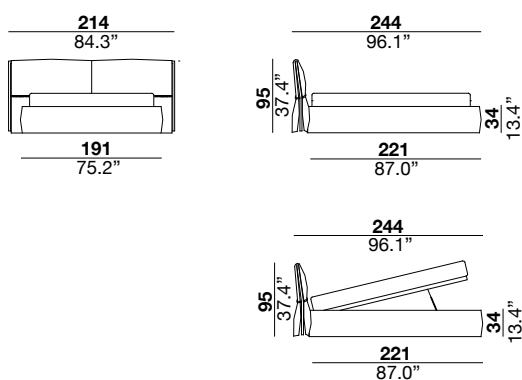

belt bed design marco fumagalli 2023

this bed is made of a metal headboard that is filled with expanded polyurethane foam and two acrylic fiber layers. The frame is made of expanded polyurethane-filled wood covered with an acrylic fiber layer. The metal base is made of polished chrome plated metal, also available in black chrome plated metal. Decorative leather belt available in the following colors: Ibiza 55, Setanil 78/76/75/10, Soffio 55. Legs are made in black painted aluminum. **Mattress is not included.**

letto con testiera in metallo rivestito con poliuretano espanso e doppio strato di falda acrilica. Sommier in legno imbottito con poliuretano espanso rivestito con fibra acrilica. Profilo in metallo realizzabile con finitura cromata lucida o cromata nera. Cintura decorativa in pelle disponibile nei seguenti colori: Ibiza 55, Setanil 78/76/75/10, Soffio 55. Piedi in alluminio verniciato nero. Il materasso non è incluso.

160/16C

180/18C

QEN/QEC

KNG/KNC