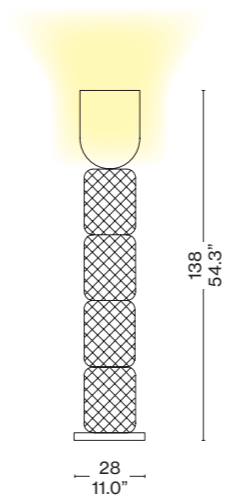

FIGUPALA
CASSINA, 2019—2022

EN With its organic shapes reminiscent of the plant world, the eclectic style of the Ficupala lamp lies between the post-modern and art deco. Featuring a luxurious marble base, the lampshade and body of this table or floor lamp are made of blown glass. The structure and lampshade of the pendant model are in blown glass, available in various colours.

089 01

089 02

089 03

089 04

Floor Lamp
Lampada da terra
Lampadaire
Stehleuchte

Blown glass body

Corpo in vetro soffiato
Corps en verre soufflé
Körper aus mundgeblasenem Glas

Satin pink; polished finish
Rosa satinato; finitura lucida
Rose satiné; finition brillante
Rosa satiniert; glänzende Oberfläche