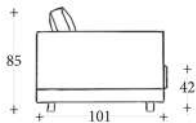

Linea

SCHEDA TECNICA

Imbottitura: base rivestita in poliuretano espanso a densità differenziata. Cuscino di seduta in poliuretano espanso indeformabile a densità differenziata ricoperto da foderina in latex canalizzata.

Cuscino di schiena in latex canalizzata con inserto in poliuretano espanso indeformabile a densità differenziata.

Struttura: intelaiatura in legno di varie essenze e molleggio con cinghie elastiche incrociate interamente ricoperte e con anima in polipropilene.

Rivestimento: tessuto e/o pelle.

Sfoderabilità: totale nella versione tessuto.

Piedi: legno massello verniciato.

TECH SHEET

Padding: base covered with different density non-deforming polyurethane foam. Seat cushion in different density non-deforming polyurethane foam coated with channeled latex. Back cushion in channeled latex and different density non-deforming polyurethane foam.

Structure: frame in different kinds of wood and support with interwoven elastic webbing, completely covered and reinforced with polypropylene.

Upholstery: fabric and/or leather.

Removable covers: total only in fabric.

Feet: varnished solid wood.

Divano Sofa