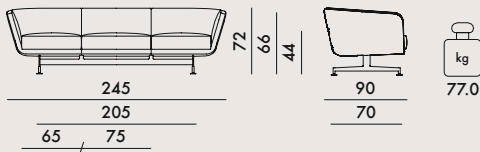

D7016

FRAME

Painted steel

SEAT AND BACKREST

Polyurethane with fabric upholstery