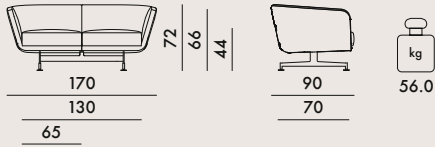

BETTY 2018

Design Piero Lissoni

D7015