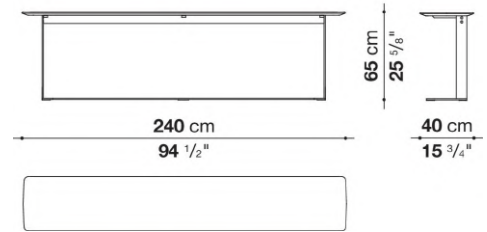

Technical drawings

EC240