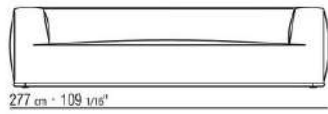

COD. 029305