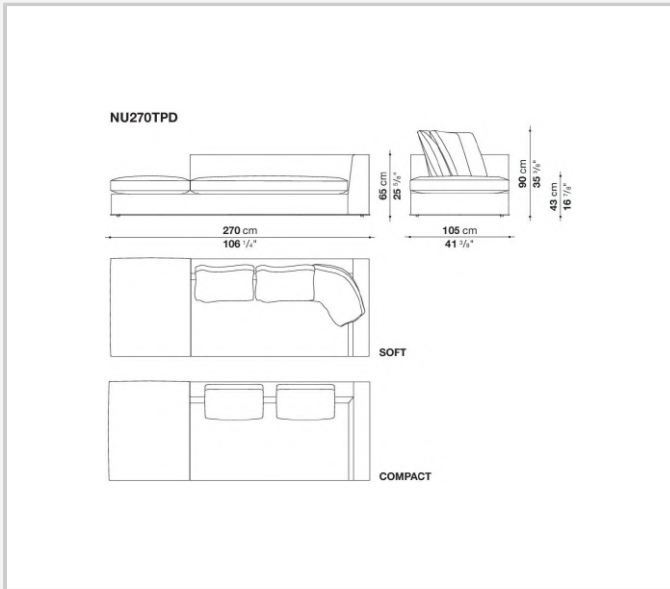

Technical drawings