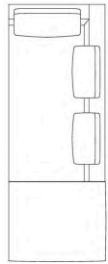

shaped polyurethane, sterilized down, polyester fibre cover

Back cushion (NU60C-NU90C)

sterilized down, cotton cover, box style typology

Lower edge

die-cast aluminium and extrusions

Ferrules

thermoplastic material

Cover

fabric (eco-leather profiles) or leather (profile stitching)

Technical drawings

NU270LD

SOFT

COMPACT

NU270D_2

SOFT