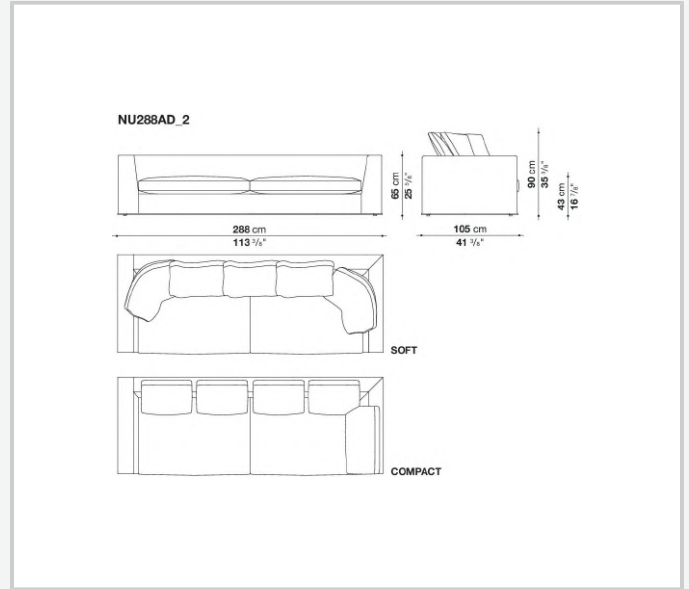

Technical drawings