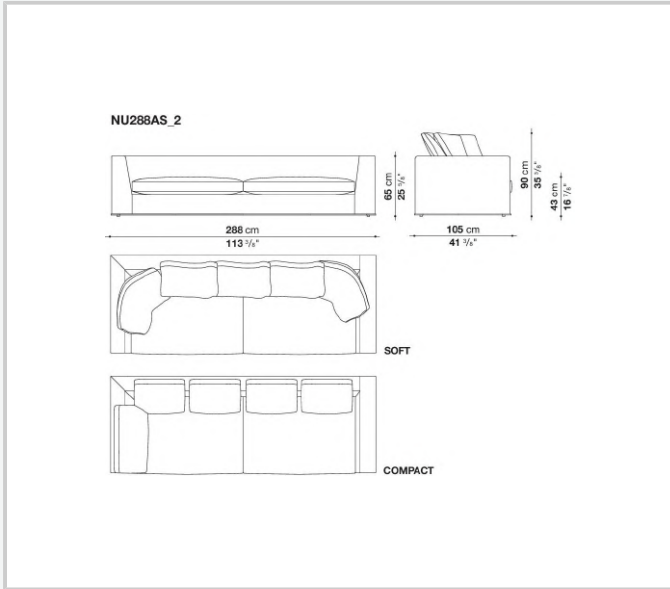

Technical drawings