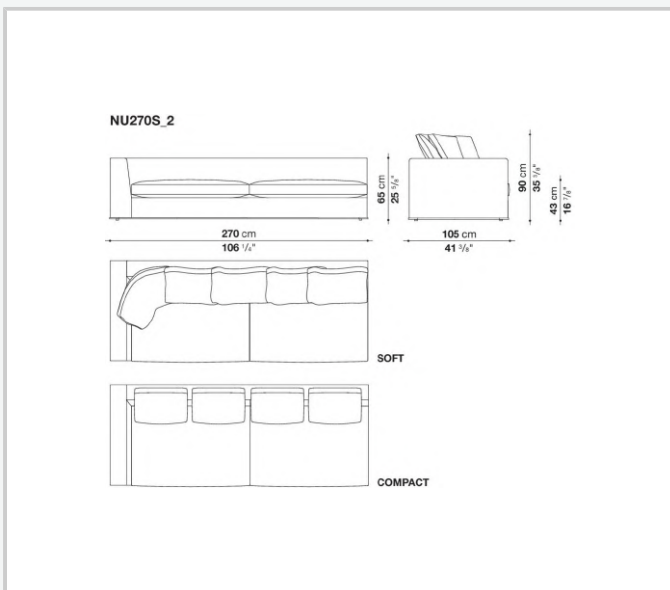

Technical drawings