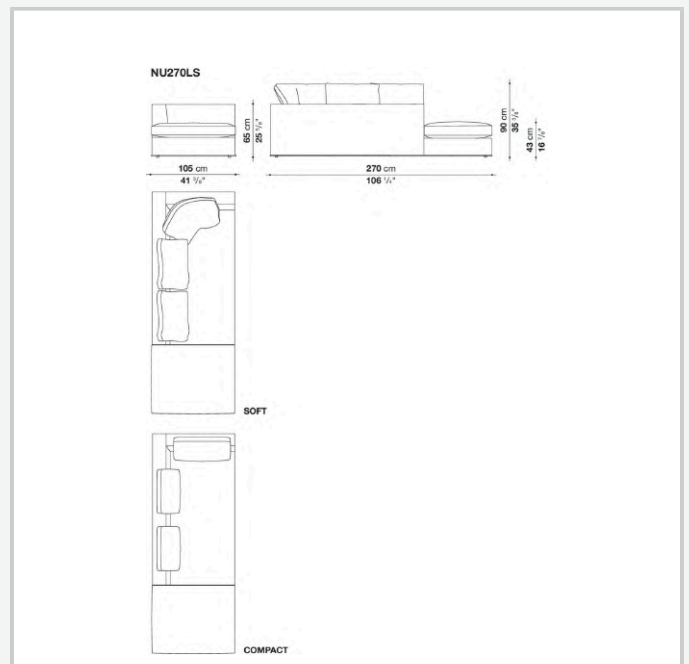

Technical drawings