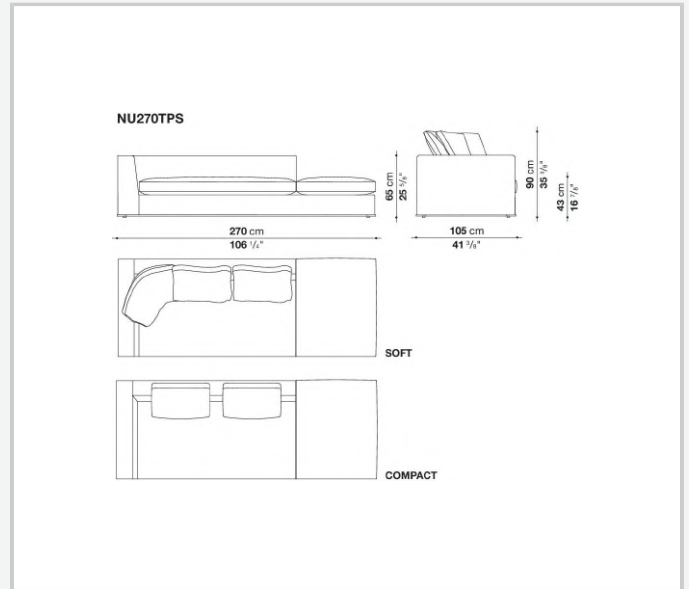

Technical drawings