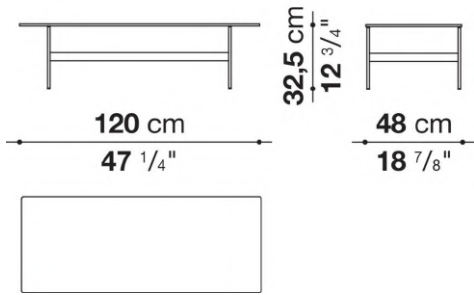

Technical drawings

FR120