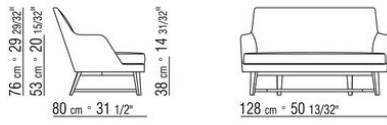

COD. 015V02