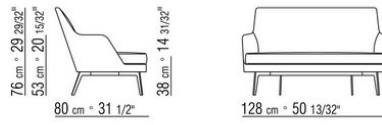

COD. 015V12