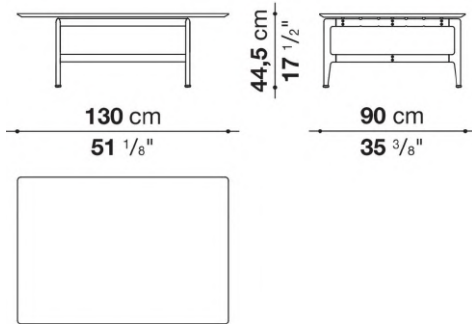

Technical drawings

PN130