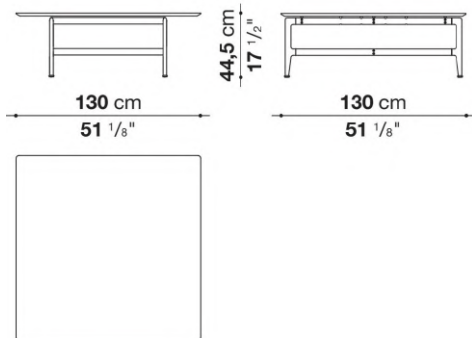

Pianura

SMALL TABLES

2019

Antonio Citterio

Description

Square or rectangular, the Pianura low table stands out for the essential and sophisticated features that give life to a proposal of great formal elegance. With marble top and aluminium structure, it is also available with a thick leather tray integrated into the top. Numerous are the finishes to choose from both for the top and for the structure.

plastic material

Technical drawings

PN130

PN180_1

PN180_2

PN180_2V

PN130Q

PN130Q_V