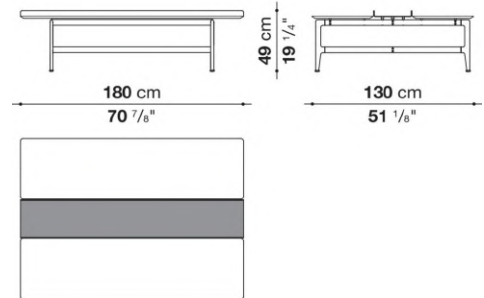

Pianura

SMALL TABLES

2019

Antonio Citterio

Description

Square or rectangular, the Pianura low table stands out for the essential and sophisticated features that give life to a proposal of great formal elegance. With marble top and aluminium structure, it is also available with a thick leather tray integrated into the top. Numerous are the finishes to choose from both for the top and for the structure.

plastic material

Technical drawings

PN130

PN180_1

PN180_2

PN180_2V

PN130Q

PN130Q_V