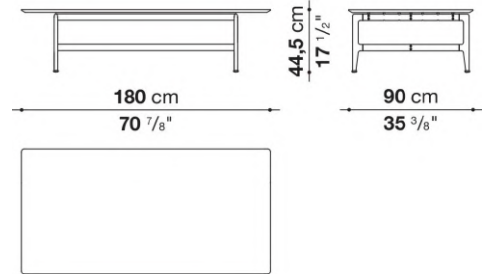

Technical drawings

PN180_1