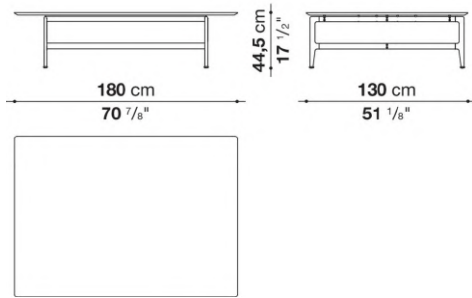

Technical drawings

PN180_2