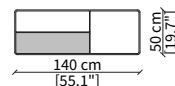

cod. 18904

Tavolino rettangolare 140x50 cm
Rectangular small table 140x50 cm