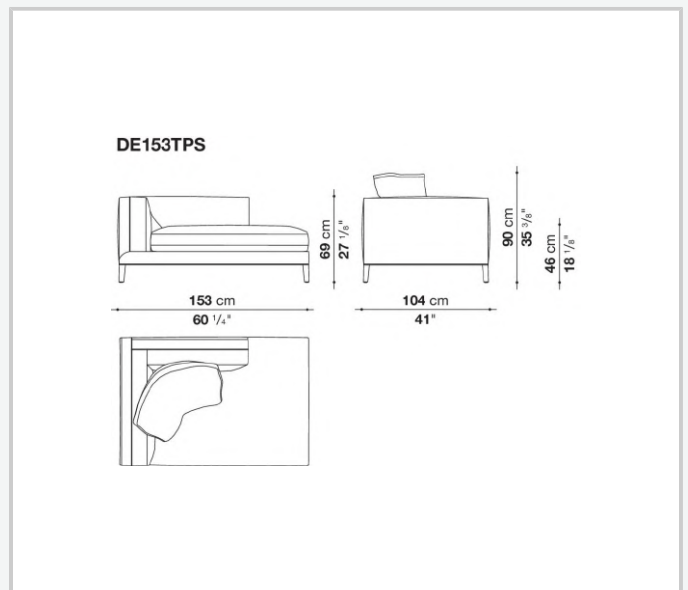

DE153PS

Technical drawings