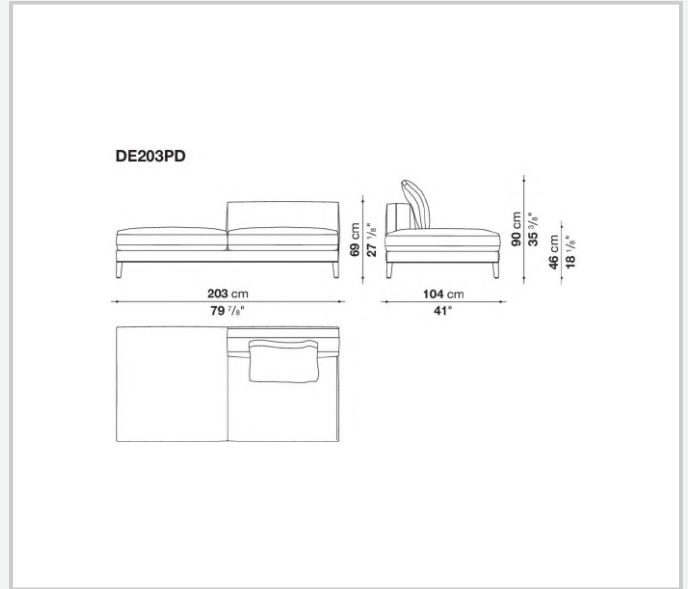

Technical drawings