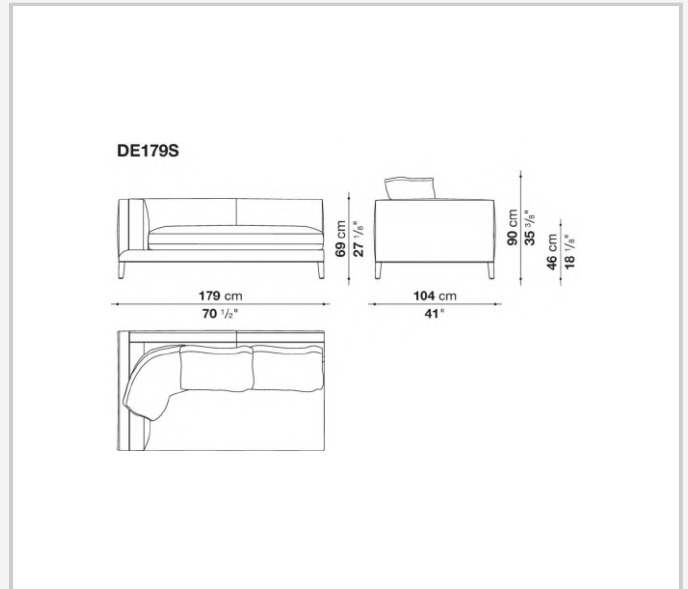

Technical drawings