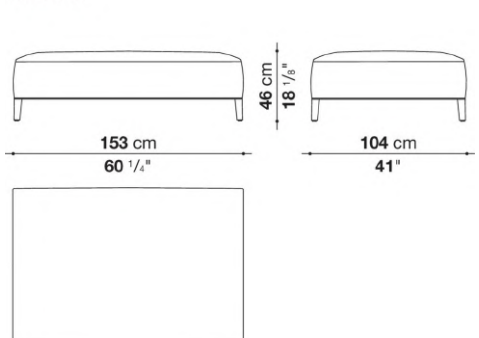

DE104PC

DE153P