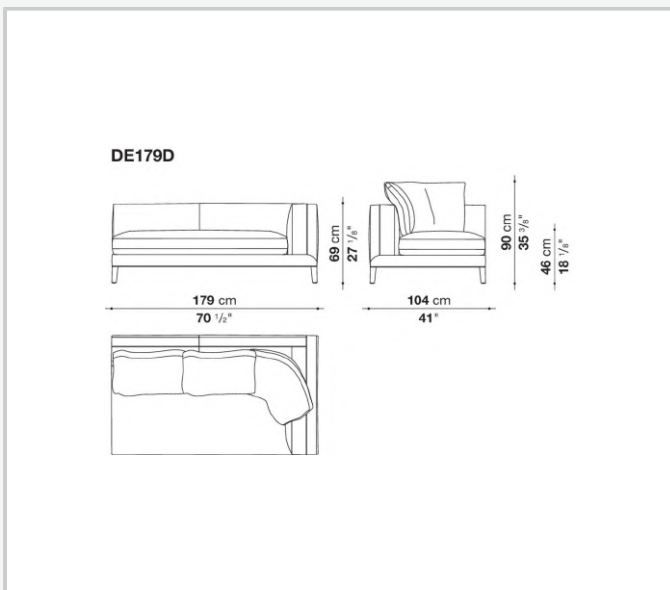

DE153TPD

Technical drawings