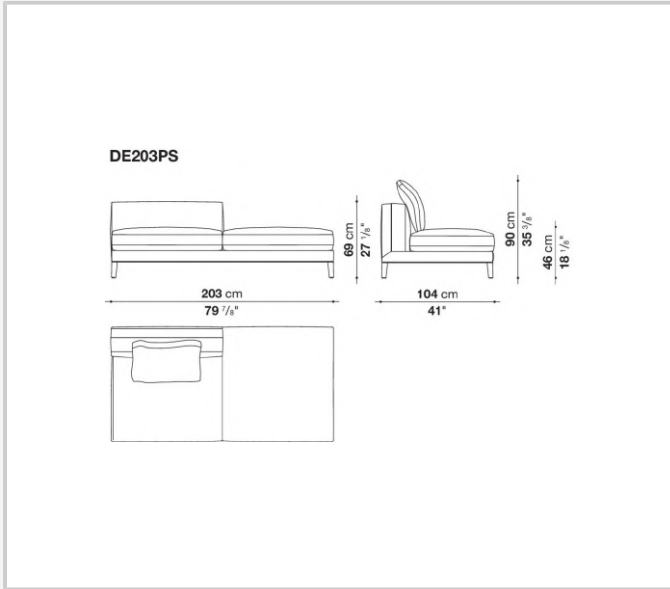

Technical drawings