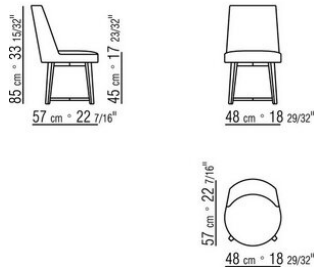

COD. 024601