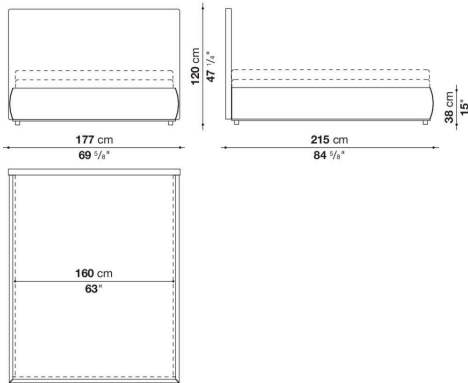

Technical drawings

LSE160