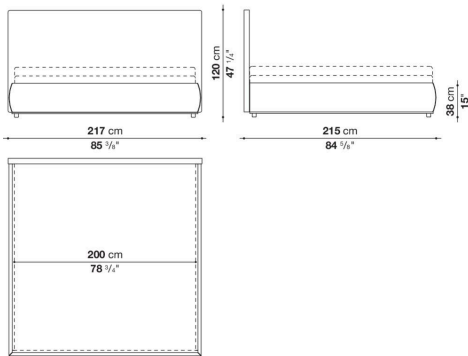

## Technical information

---

Headboard

panel in wood particles, shaped polyurethane, polyester fibre cover

Bed sides

multi-layered wood panel, shaped polyurethane, polyester fibre cover

Corner and crosspiece

# Technical drawings

**LSE160**

**LSE180**

**LSE200**

**LSE153**

**LSE193**