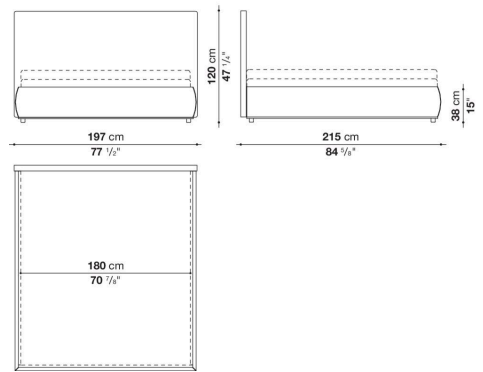

## Technical information

---

Headboard

panel in wood particles, shaped polyurethane, polyester fibre cover

Bed sides

multi-layered wood panel, shaped polyurethane, polyester fibre cover

Corner and crosspiece

# Technical drawings

**LSE160**

**LSE180**

**LSE200**

**LSE153**

**LSE193**