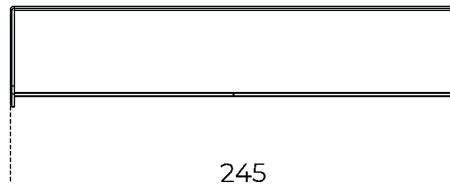

Finishings