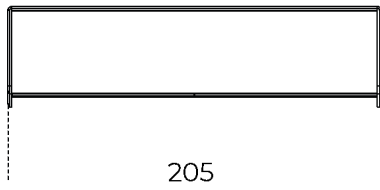

Finishings