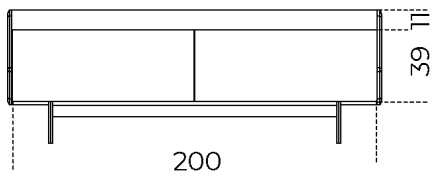

Finishings