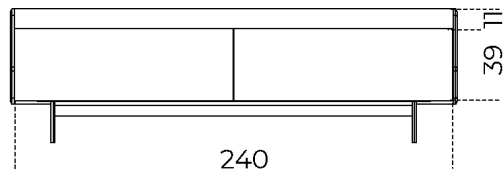

Finishings