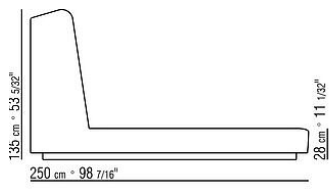

COD. 01L7L1