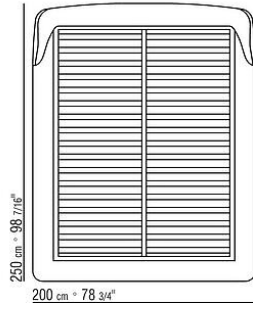

COD. 01L799