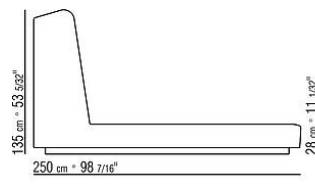

COD. 01L7L3