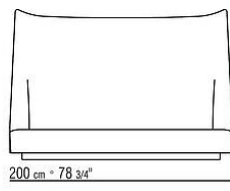

COD. 01L7L1