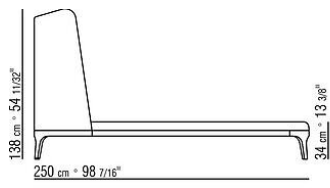

Rests on tips made of thermoplastic material

Platform in metal with wood slats

Upholstery is non-removable in both the fabric and leather versions

Upholstery piping with fabric covers the piping comes in gros grain, available in all the colors on the sample board. With leather covers the piping comes always in the same leather

N.b.: the slatted bed bases come in 2 pieces

COD. 011840

COD. 011841

COD. 011842