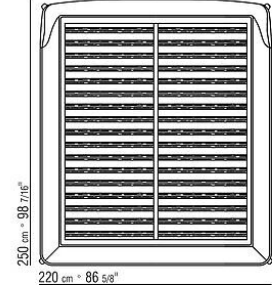

Rests on tips made of thermoplastic material

Platform in metal with wood slats

Upholstery is non-removable in both the fabric and leather versions

Upholstery piping with fabric covers the piping comes in gros grain, available in all the colors on the sample board. With leather covers the piping comes always in the same leather

N.b.: the slatted bed bases come in 2 pieces

COD. 011840

COD. 011841

COD. 011842