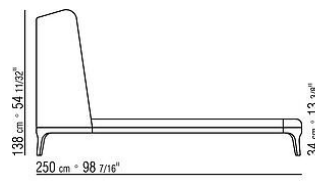

Rests on tips made of thermoplastic material

Platform in metal with wood slats

Upholstery is non-removable in both the fabric and leather versions

Upholstery piping with fabric covers the piping comes in gros grain, available in all the colors on the sample board. With leather covers the piping comes always in the same leather

N.b.: the slatted bed bases come in 2 pieces

COD. 011840

COD. 011841

COD. 011842