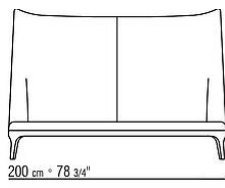

COD. 011840