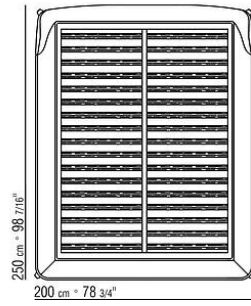

Rests on tips made of thermoplastic material

Platform in metal with wood slats

Upholstery is non-removable in both the fabric and leather versions

Upholstery piping with fabric covers the piping comes in gros grain, available in all the colors on the sample board. With leather covers the piping comes always in the same leather

N.b.: the slatted bed bases come in 2 pieces

COD. 011840

COD. 011841

COD. 011842