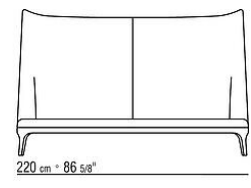

COD. 011841