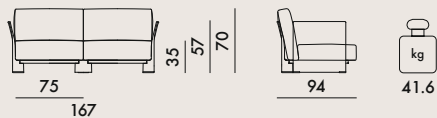

6052

Transparent frame