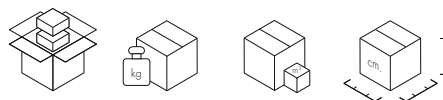

Transparent frame

6054

Transparent frame

Additional seat

To create a sofa that seats more than three, order "N" multiple units (each multiple unit is an additional seat).

60530

Cushion cover for set of cushions

EN 1022:2005	Compliant
EN 1728:2000	Level achieved
6.2.1	(maximum level) 5
6.2.2	(maximum level) 5
6.6	(maximum level) 5
6.7	4

Model	Item	Weight (kg)	Volume (cm³)	Dimensions (cm)
6051	1 armchair frame	21.0	0.157	89X68X26
	1 couple of cushions	9.23	0.240	80X60X50
6052	1 armchair frame	21.0	0.157	89X68X26
	1 seat frame	13.8	0.117	82X68X21
	2 couples of cushions	22.6	0.480	80X60X50
6053	1 armchair frame	21.0	0.157	89X68X26
	2 seats frame	27.6	0.234	82X68X21
	3 couples of cushions	33.9	0.720	80X60X50
6054	1 seat frame	13.8	0.117	82X68X21
	1 set of cushions	9.23	0.240	80X60X50
60530	1 set of cushion covers	2.2	0.030	30X20X50