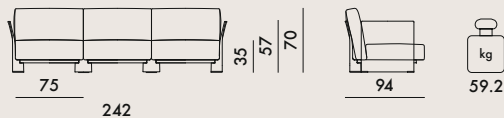

6053

Transparent frame

6054

Transparent frame

Additional seat

To create a sofa that seats more than three, order "N" multiple units (each multiple unit is an additional seat).

60530

Cushion cover for set of cushions

EN 1022:2005	Compliant
EN 1728:2000	Level achieved
6.2.1	(maximum level) 5
6.2.2	(maximum level) 5
6.6	(maximum level) 5
6.7	4