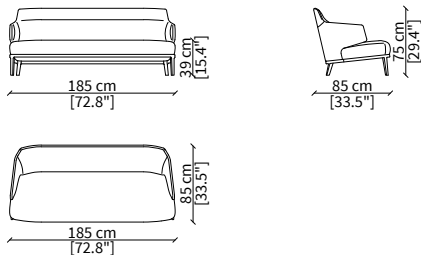

AMANDA SMALL SOFA

Design Umberto Ansago

DIVANETTO / SMALL SOFA

cod. 17916

Divanetto 185x85xh75 cm / Small sofa 185x85xh75 cm

POLTRONE / ARMCHAIRS

cod. 17912

Poltrona / Armchair

Dimensions in centimeter if not differently indicated.
The Company reserves the right to change the models without any advance notice.
Tolerance on the given sizes +/- 2%.