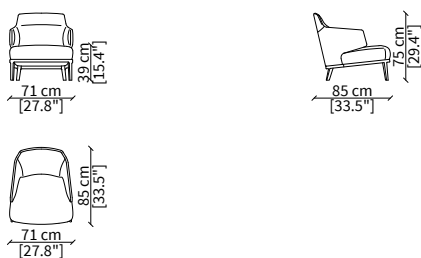

AMANDA SMALL SOFA

Design Umberto Ansago

DIVANETTO / SMALL SOFA

cod. 17916

Divanetto 185x85xh75 cm / Small sofa 185x85xh75 cm

POLTRONE / ARMCHAIRS

cod. 17912

Poltrona / Armchair

Dimensions in centimeter if not differently indicated.
The Company reserves the right to change the models without any advance notice.
Tolerance on the given sizes +/- 2%.