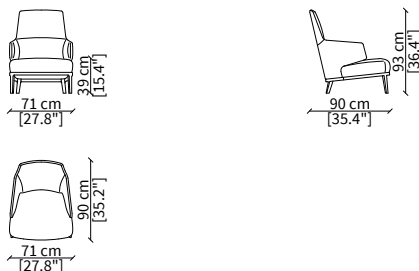

cod. 17913

Poltrona Bergere / Bergere Armchair