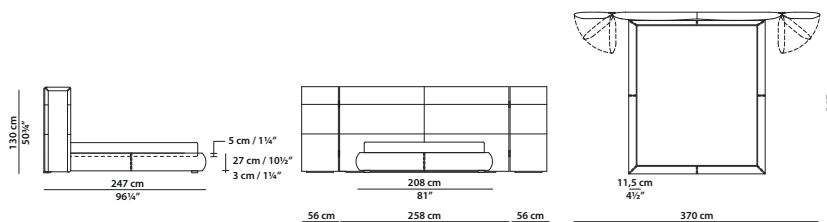

Bed. 180 x 200 cm, 70¼ x 78" slatted base included.

Headboard with additional movable sideboards.

Hinges in satin or black-stained brass.

### COUCHE EXTRA - KING SIZE CALIFORNIA

370 x 234 h130 cm - 144¼ x 91¼ h50¾"

Letto. Rete con doghe in legno

183 x 213 cm, 71¼ x 83" compresa nel prezzo.

Testata con fasce laterali aggiuntive mobili.

Cerniere in ottone satinato o tinto nero.

Bed. 183 x 213 cm, 71¼ x 83" slatted base included.

Headboard with additional movable sideboards.

Hinges in satin or black-stained brass.