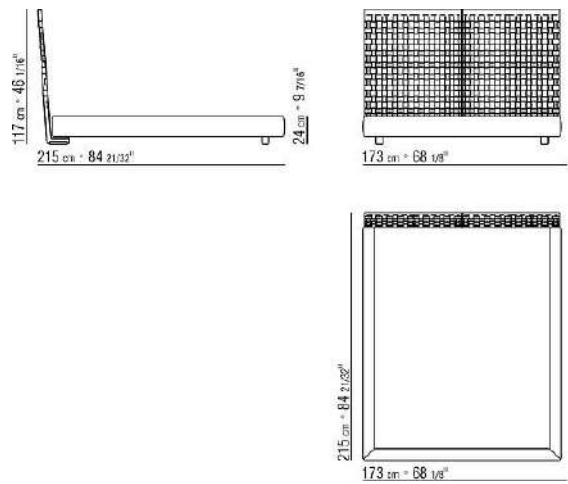

COD. 014LL2