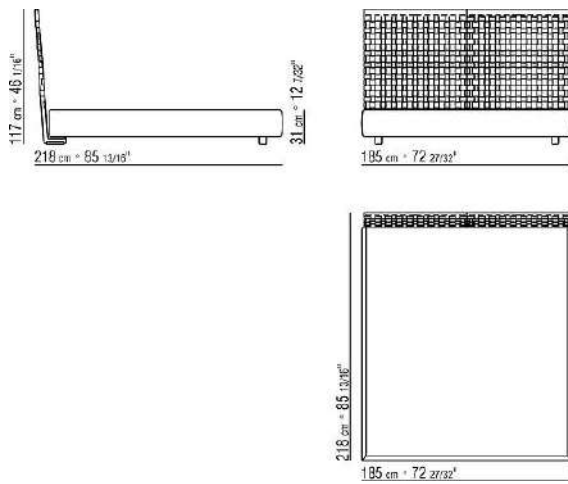

COD. 014LS3