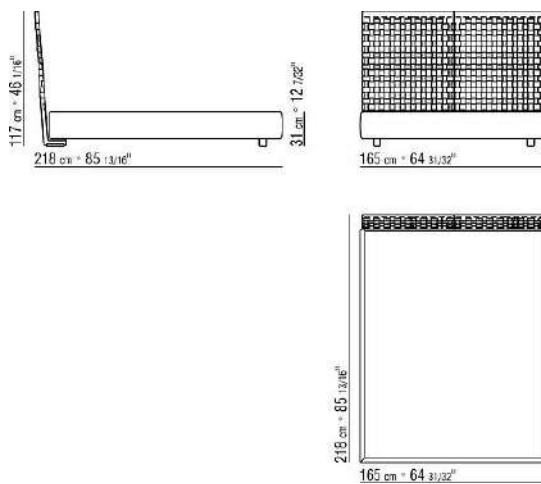

COD. 014LS1