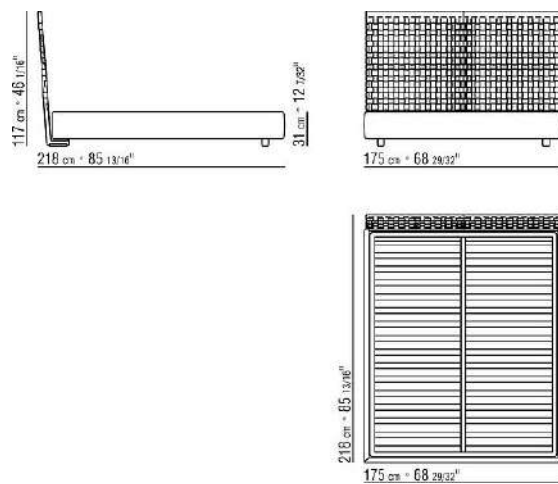

COD. 014LN2