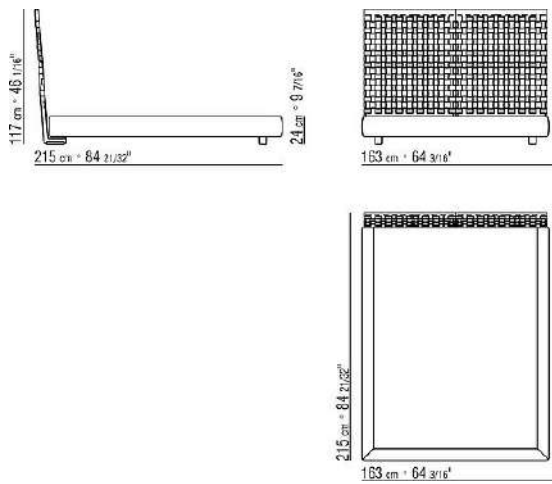

COD. 014LL1