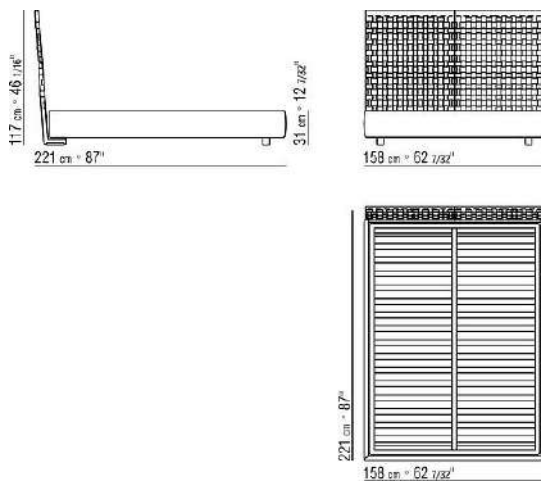

COD. 014LM6