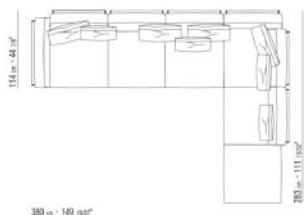

- N.4 COD.014L98 - CUSHION CM.63 x55
- N.1 COD.014V19 - END UNIT / CORNER L / HIDE LEATHER CM.283 x114
- N.1 COD.014L25 - LONG CORNER L / W/LEATHER ARMREST CM.283 x97
- N.4 COD.014L99 - CUSHION CM.52 x48