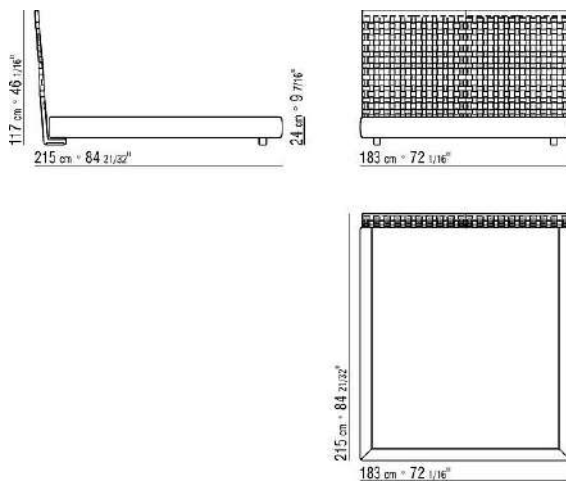

COD. 014LL3