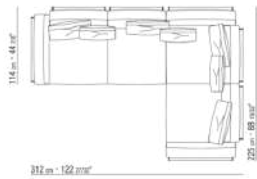

014VXA

- N.1 COD.014V17 - END UNIT / CORNER L / HIDE LEATHER CM.198 x114
- N.1 COD.014V40 - SOFA / CORNER HIDE LEATHER CM.225 x114
- N.3 COD.014L99 - CUSHION CM.52 x48
- N.4 COD.014L98 - CUSHION CM.63 x55

014VXB