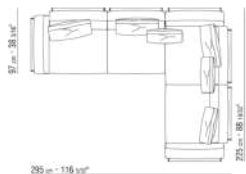

014LXA

- N.3 COD.014L98 - CUSHION CM.63 x55
- N.1 COD.014L17 - END UNIT / CORNER L / HIDE LEATHER CM.198 x97
- N.1 COD.014L40 - SOFA / CORNER HIDE LEATHER CM.225 x97
- N.3 COD.014L99 - CUSHION CM.52 x48

014LXB