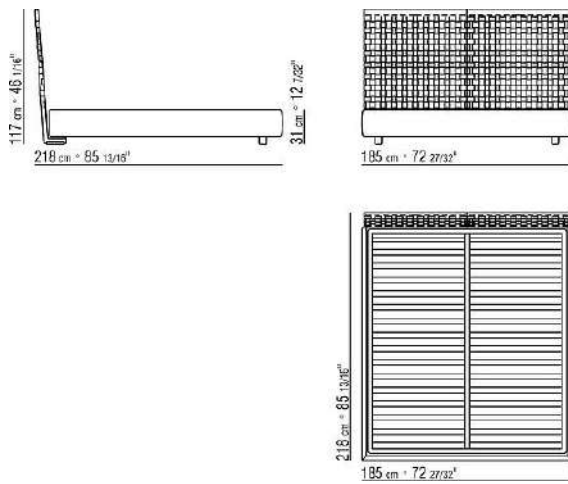

COD. 014LN3