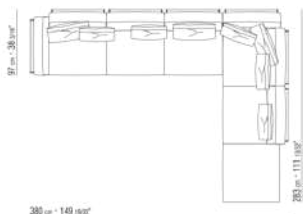

- N.3 COD.014L98 - CUSHION CM.63 x55
- N.1 COD.014L19 - END UNIT / CORNER L / HIDE LEATHER CM.283 x97
- N.1 COD.014L25 - LONG CORNER L / W/LEATHER ARMREST CM.283 x97
- N.5 COD.014L99 - CUSHION CM.52 x48

014LXC