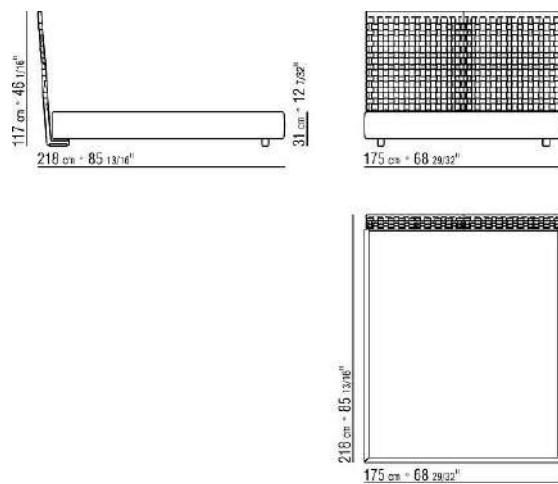

COD. 014LS2