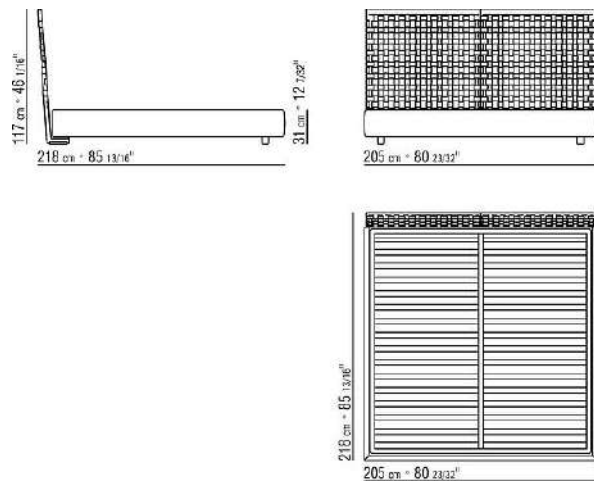

COD. 014LM5