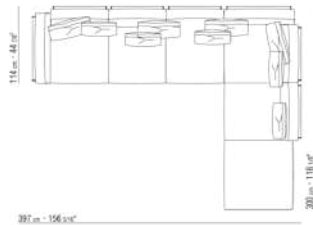

- N.1 COD.014V19 - END UNIT / CORNER L / HIDE LEATHER CM.283 x114
- N.1 COD.014V91 - LONG CORNER L / W/LEATHER ARMREST CM.300 x114
- N.5 COD.014L99 - CUSHION CM.52 x48
- N.4 COD.014L98 - CUSHION CM.63 x55

- N.1 COD.014V19 - END UNIT / CORNER L / HIDE LEATHER CM.283 x114
- N.1 COD.014V41 - SOFA / CORNER HIDE LEATHER CM.310 x114
- N.4 COD.014L98 - CUSHION CM.63 x55
- N.4 COD.014L99 - CUSHION CM.52 x48
- N.9 COD.014VAA - UPCHARGE LEATHER ARM/BACK CLOSE MESH NET CM.93 x55