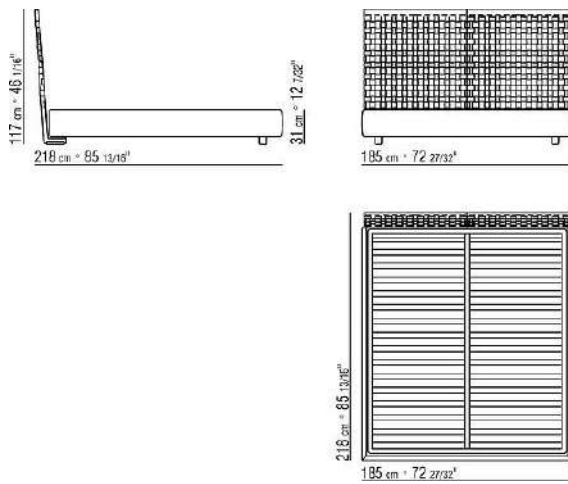

Storage base metal platform with wood slats

Base with wooden slats metal platform adjustable to four height positions: 1st 4.5 cm, 2nd 7.3 cm, 3rd 9.5 cm, 4th 12.6 cm; double-check there is sufficient space to support the platform inside the bed, as shown in the figure

COD. 014LL1

COD. 014LL2

COD. 014LL3

COD. 014LL5

COD. 014LM1

COD. 014LM2

COD. 014LM3

COD. 014LM5