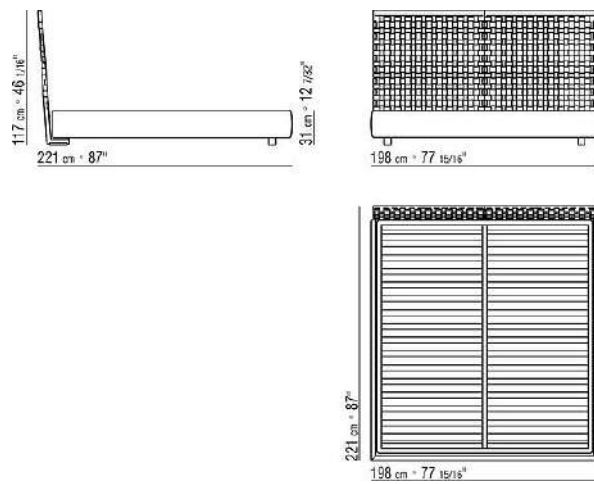

COD. 014LM8