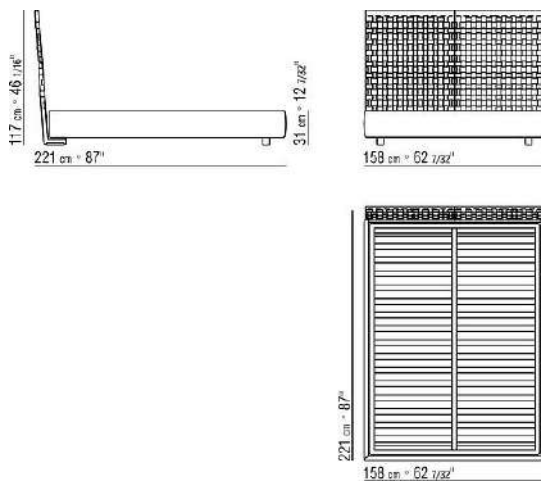

COD. 014LN6