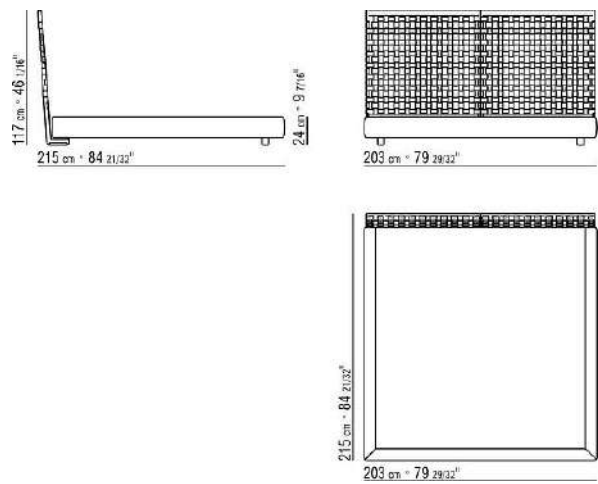

COD. 014LL5