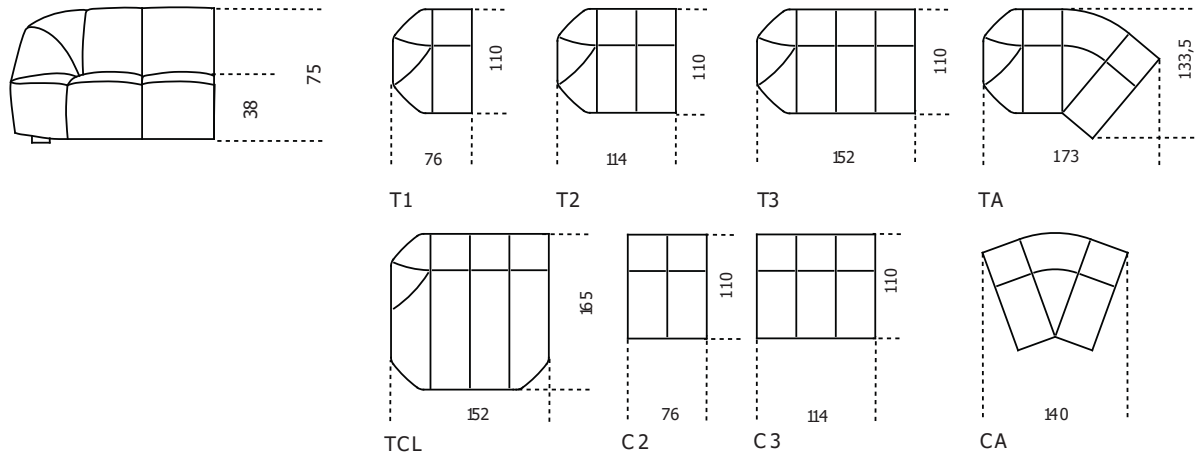

Finishings

Leather Cat.L1

Leather Cat.L2