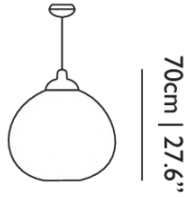

Dimensions

71cm | 28"

Product

WIDTH 71cm | 28"
HEIGHT 70cm | 27.6"
DEPTH 71cm | 28"
DIAMETER 71cm | 28"
WEIGHT NETTO 1.5kg | 3.31lbs

Packaging

WIDTH 75cm | 29.5"
HEIGHT 82cm | 32.3"
CUBAGE 0.46m³ | 16.29ft³
LENGTH 75cm | 29.5"
WEIGHT 6kg | 13.23lbs