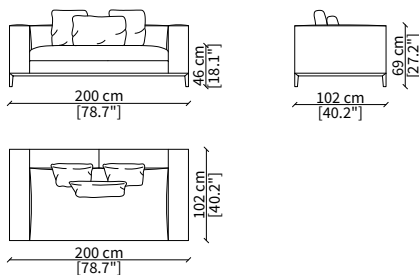

cod. 12901

Divano 200 cm / Sofa 200 cm