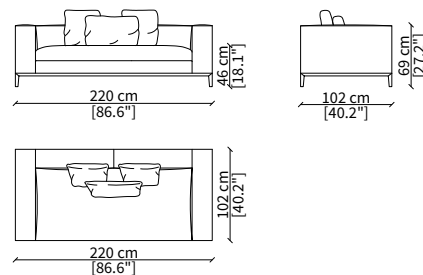

cod. 12902

Divano 220 cm / Sofa 220 cm