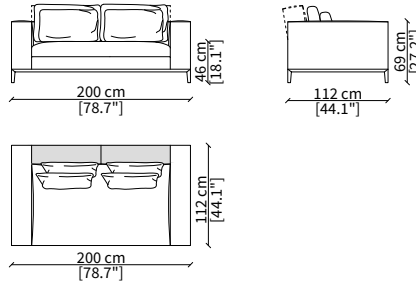

TAYLOR UP LARGE

Design R&D Frigerio

DIVANI / SOFA

cod. 12800

Divano 180 cm / Sofa 180 cm

cod. 12801

Divano 200 cm / Sofa 200 cm

cod. 12802