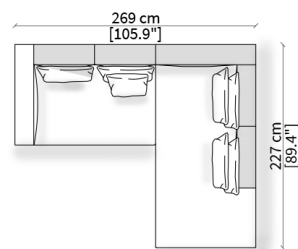

cod. 12805 + 12823

terminale 157 cm cod. 12805
dormeuse angolo 227 cm cod. 12823