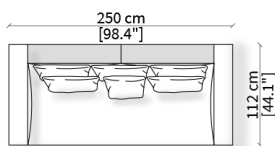

TAYLOR UP

Design R&D Frigerio

COMPOSIZIONI/COMPOSITIONS

cod. 12800

divano 180 cm cod. 12800

cod. 12803

divano 250 cm cod. 12803

cod. 12805 + 12823