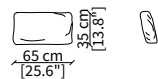

cod. TA

Cuscino 65x35 cm / Cushion 65x35 cm