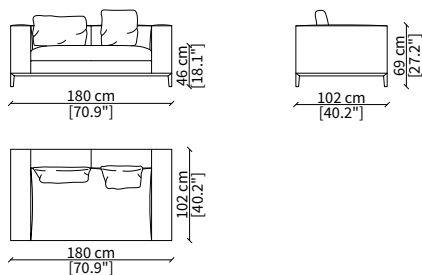

TAYLOR MEDIUM

Design R&D Frigerio

DIVANI / SOFA

cod. 12900

Divano 180 cm / Sofa 180 cm