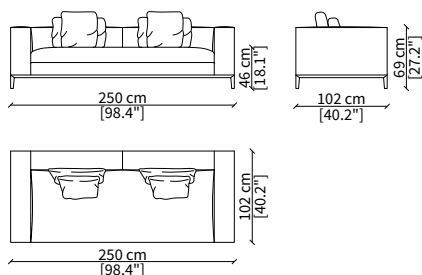

cod. 12903

Divano 250 cm / Sofa 250 cm