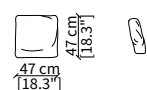

ACCESSORI / ACCESSORIES

cod. 12749L

Cabinet 50x112 cm con due vassoi
Cabinet 50x112 with two tray

cod. TYDA

Lampada per cabinet / Cabinet lamp

CUSCINI / CUSHIONS

cod. TP

Cuscino 47x47 cm / Cushion 47x47 cm