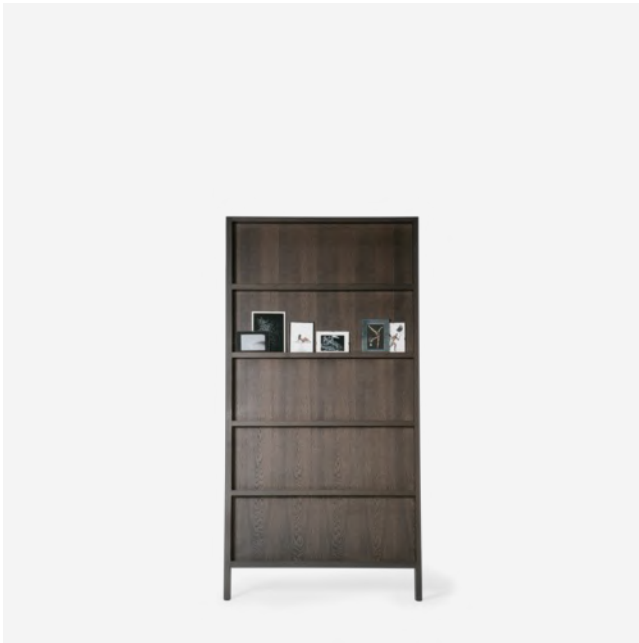

# Oblique

MARCEL WANDERS

Oblique is a cupboard slash a wall shelf. Make this the mood board of your lifestyle. Display all your favorite publications, company magazines, booklets, guides or photos in the chicest way possible.

## Detailing

Oblique adds a personal touch to your interior. It rests against the wall and a raised edge ensures that everything stays in place.

### Product

**WIDTH** 105cm | 41.3"  
**HEIGHT** 286cm | 112.6"  
**DEPTH** 6cm | 2.4"

### Dimensions

105cm | 41.3" 6cm | 2.4"