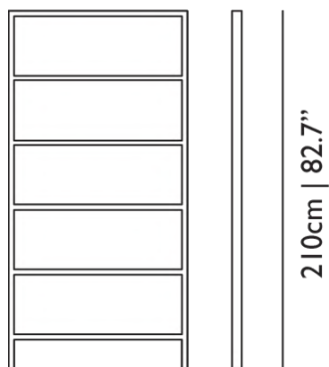

### Dimensions

105cm | 41.3" 6cm | 2.4"

### Product

**WIDTH** 105cm | 41.3"  
**HEIGHT** 286cm | 112.6"  
**DEPTH** 6cm | 2.4"

### Packaging

**WIDTH** 135cm | 53.1"  
**HEIGHT** 295cm | 116.1"  
**CUBAGE** 0.34m<sup>3</sup> | 11.95ft<sup>3</sup>  
**LENGTH** 8.5cm | 3.3"  
**WEIGHT** 39kg | 85.98lbs