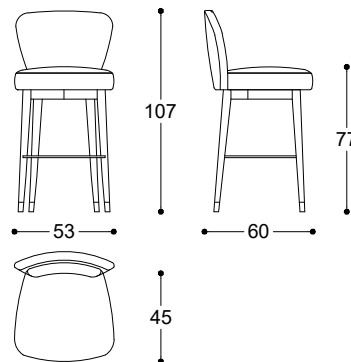

*Pier Luigi Frighetto, 2016*

Stool (swivel version available) with structure in solid beech wood, padding in expanded polyurethane. Legs in solid Ash, moka lacquered with metal glides and footrest in polished gold or dark bronze matt finishing. Non-removable cover.

Article: Stool H 67  
Code: OLI67

Article: Stool H 77  
Code: OLI77

Article: Stool H 67 swivel  
Code: OLI67SW

Article: Stool H 77 swivel  
Code: OLI77SW