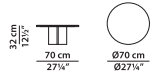

L	P	H	
45	45	40	cm
W	D	H	
17.5	17.5	15.5	inch

Coffee table.

L	P	H	
70	70	32	cm
W	D	H	
27.25	27.25	12.5	inch

Coffee table.

L	P	H	
90	90	25	cm
W	D	H	
35	35	9.75	inch