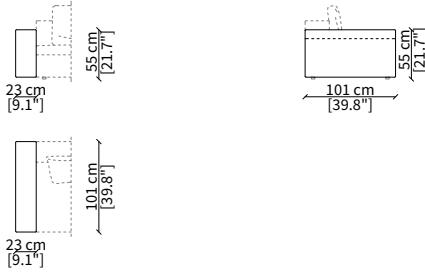

COOPER MEDIUM Design Gianfranco Frigerio

BRACCIOLI / ARMRESTS

cod. 10400 - MSL

Bracciolo 101x23x55 cm / Armrest 101x23x55 cm