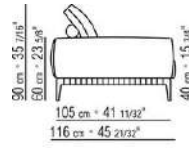

COD. 028705