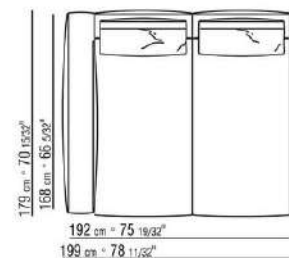

**Piping** in gros grain, available in all the colors on the sample board, for both fabric and leather covers

COD. 028703

COD. 028705

COD. 028708

COD. 028711

COD. 028713

COD. 028715

COD. 028719