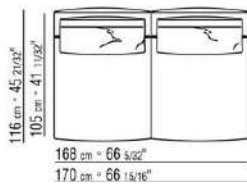

**Piping** in gros grain, available in all the colors on the sample board, for both fabric and leather covers

COD. 028703

COD. 028705

COD. 028708

COD. 028711

COD. 028713

COD. 028715

COD. 028719