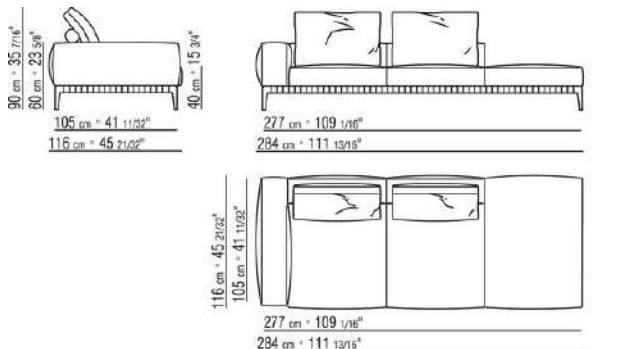

COD. 028727