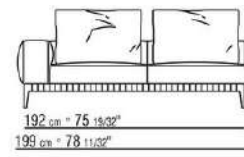

COD. 028715