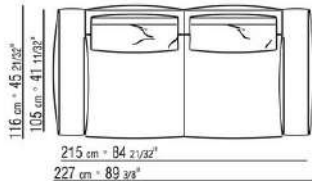

COD. 028703