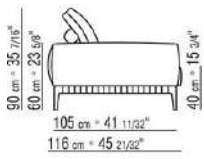

COD. 028703