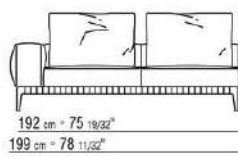

COD. 028713