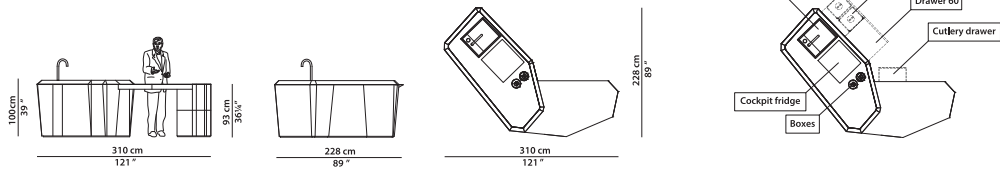

The bar counter version is available with a cocktail station area including an ice and spice container made of stone, a mini refrigerator, a stone sink and top with metal taps, two undercounter baskets and a cutlery drawer in brushed oak stained in different colours.

Glossy Antiqued Brass

STONE FRAME

Glossy Honey Onyx

Glossy Cream Onyx

Glossy Brioche Onyx

Glossy Lichen Onyx

R bar counter.

L	P	H	
310	228	100	cm
W	D	H	
121	89	39	inch

L bar counter.

L	P	H	
310	228	100	cm
W	D	H	
121	89	39	inch

R workstation.

L	P	H	
380	235	100	cm
W	D	H	
148	91	39	inch

L workstation.

L	P	H	
380	235	100	cm
W	D	H	
148	91	39	inch