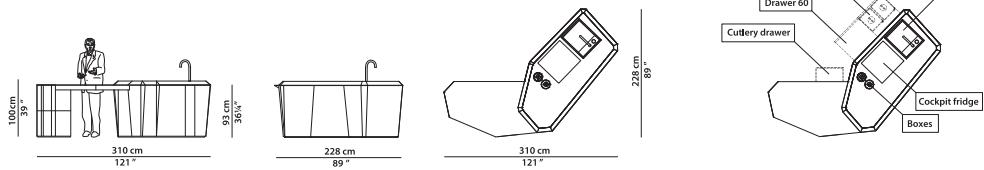

Glossy Antiqued Brass

STONE FRAME

Glossy Honey Onyx

Glossy Cream Onyx

Glossy Brioche Onyx

Glossy Lichen Onyx

R bar counter.

L	P	H	
310	228	100	cm
W	D	H	
121	89	39	inch

L bar counter.

L	P	H	
310	228	100	cm
W	D	H	
121	89	39	inch

R workstation.

L	P	H	
380	235	100	cm
W	D	H	
148	91	39	inch

L workstation.

L	P	H	
380	235	100	cm
W	D	H	
148	91	39	inch