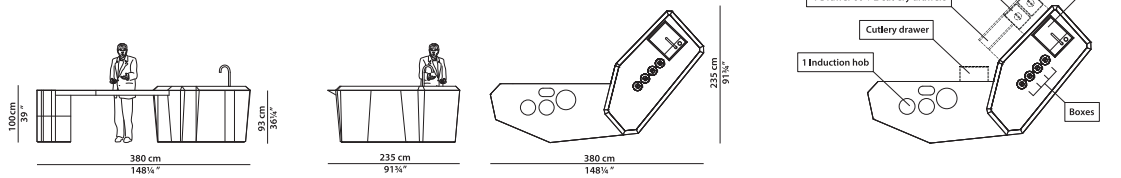

Glossy Antiqued Brass

STONE FRAME

Glossy Honey Onyx

Glossy Cream Onyx

Glossy Brioche Onyx

Glossy Lichen Onyx

R bar counter.

L	P	H	
310	228	100	cm
W	D	H	
121	89	39	inch

L bar counter.

L	P	H	
310	228	100	cm
W	D	H	
121	89	39	inch

R workstation.

L	P	H	
380	235	100	cm
W	D	H	
148	91	39	inch

L workstation.

L	P	H	
380	235	100	cm
W	D	H	
148	91	39	inch