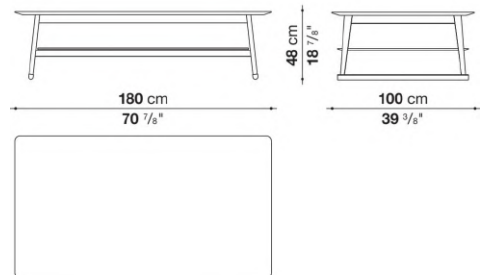

Technical information

Top
Bayfit® structural expanded polyurethane foam
Top and lower top (LXC8)
MDF wood fibre panel
Top and lower top (LXC25)
veneered solid wood, wood particles panel
Drawer frame (LXC15-LXC16)
MDF wood fibre panel
Support frame
solid wood
Support frame (LXC15-LXC16)
solid wood and multi-layered panel
Ferrules
felt

Technical drawings

LXC6

LXC9

LXC7

LXC8

LXC25

LXC15

LXC16