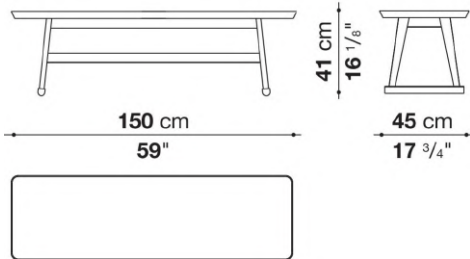

Technical information

Top
Bayfit® structural expanded polyurethane foam
Top and lower top (LXC8)
MDF wood fibre panel
Top and lower top (LXC25)
veneered solid wood, wood particles panel
Drawer frame (LXC15-LXC16)
MDF wood fibre panel
Support frame
solid wood
Support frame (LXC15-LXC16)
solid wood and multi-layered panel
Ferrules
felt

Technical drawings

LXC6

LXC9

LXC7

LXC8

LXC25

LXC15

LXC16