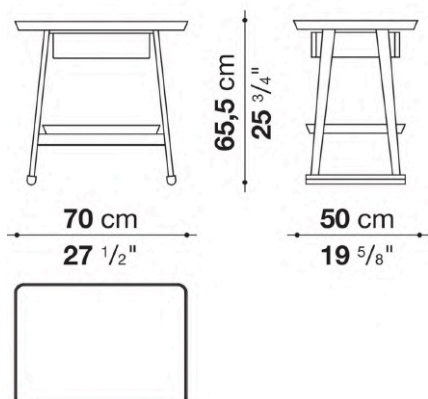

Technical information

Top
Bayfit® structural expanded polyurethane foam
Top and lower top (LXC8)
MDF wood fibre panel
Top and lower top (LXC25)
veneered solid wood, wood particles panel
Drawer frame (LXC15-LXC16)
MDF wood fibre panel
Support frame
solid wood
Support frame (LXC15-LXC16)
solid wood and multi-layered panel
Ferrules
felt

Technical drawings

LXC6

LXC9

LXC7

LXC8

LXC25

LXC15

LXC16