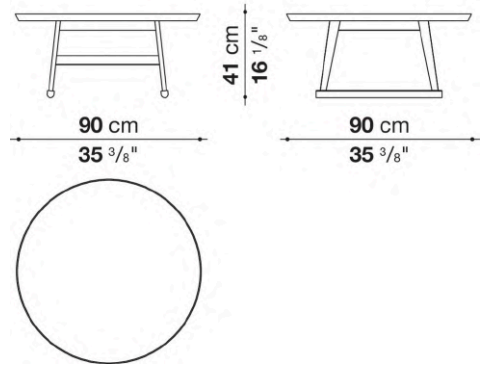

Technical drawings

LXC6

LXC9

LXC15