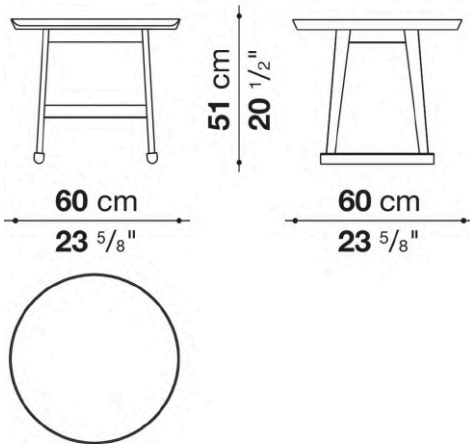

Technical drawings

LXC6