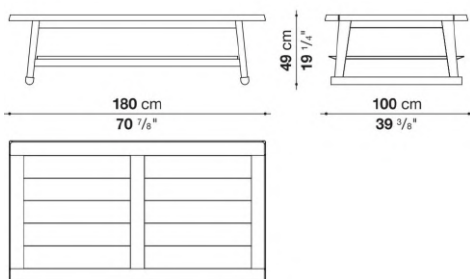

Technical information

Top
Bayfit® structural expanded polyurethane foam
Top and lower top (LXC8)
MDF wood fibre panel
Top and lower top (LXC25)
veneered solid wood, wood particles panel
Drawer frame (LXC15-LXC16)
MDF wood fibre panel
Support frame
solid wood
Support frame (LXC15-LXC16)
solid wood and multi-layered panel
Ferrules
felt

Technical drawings

LXC6

LXC9

LXC7

LXC8

LXC25

LXC15

LXC16